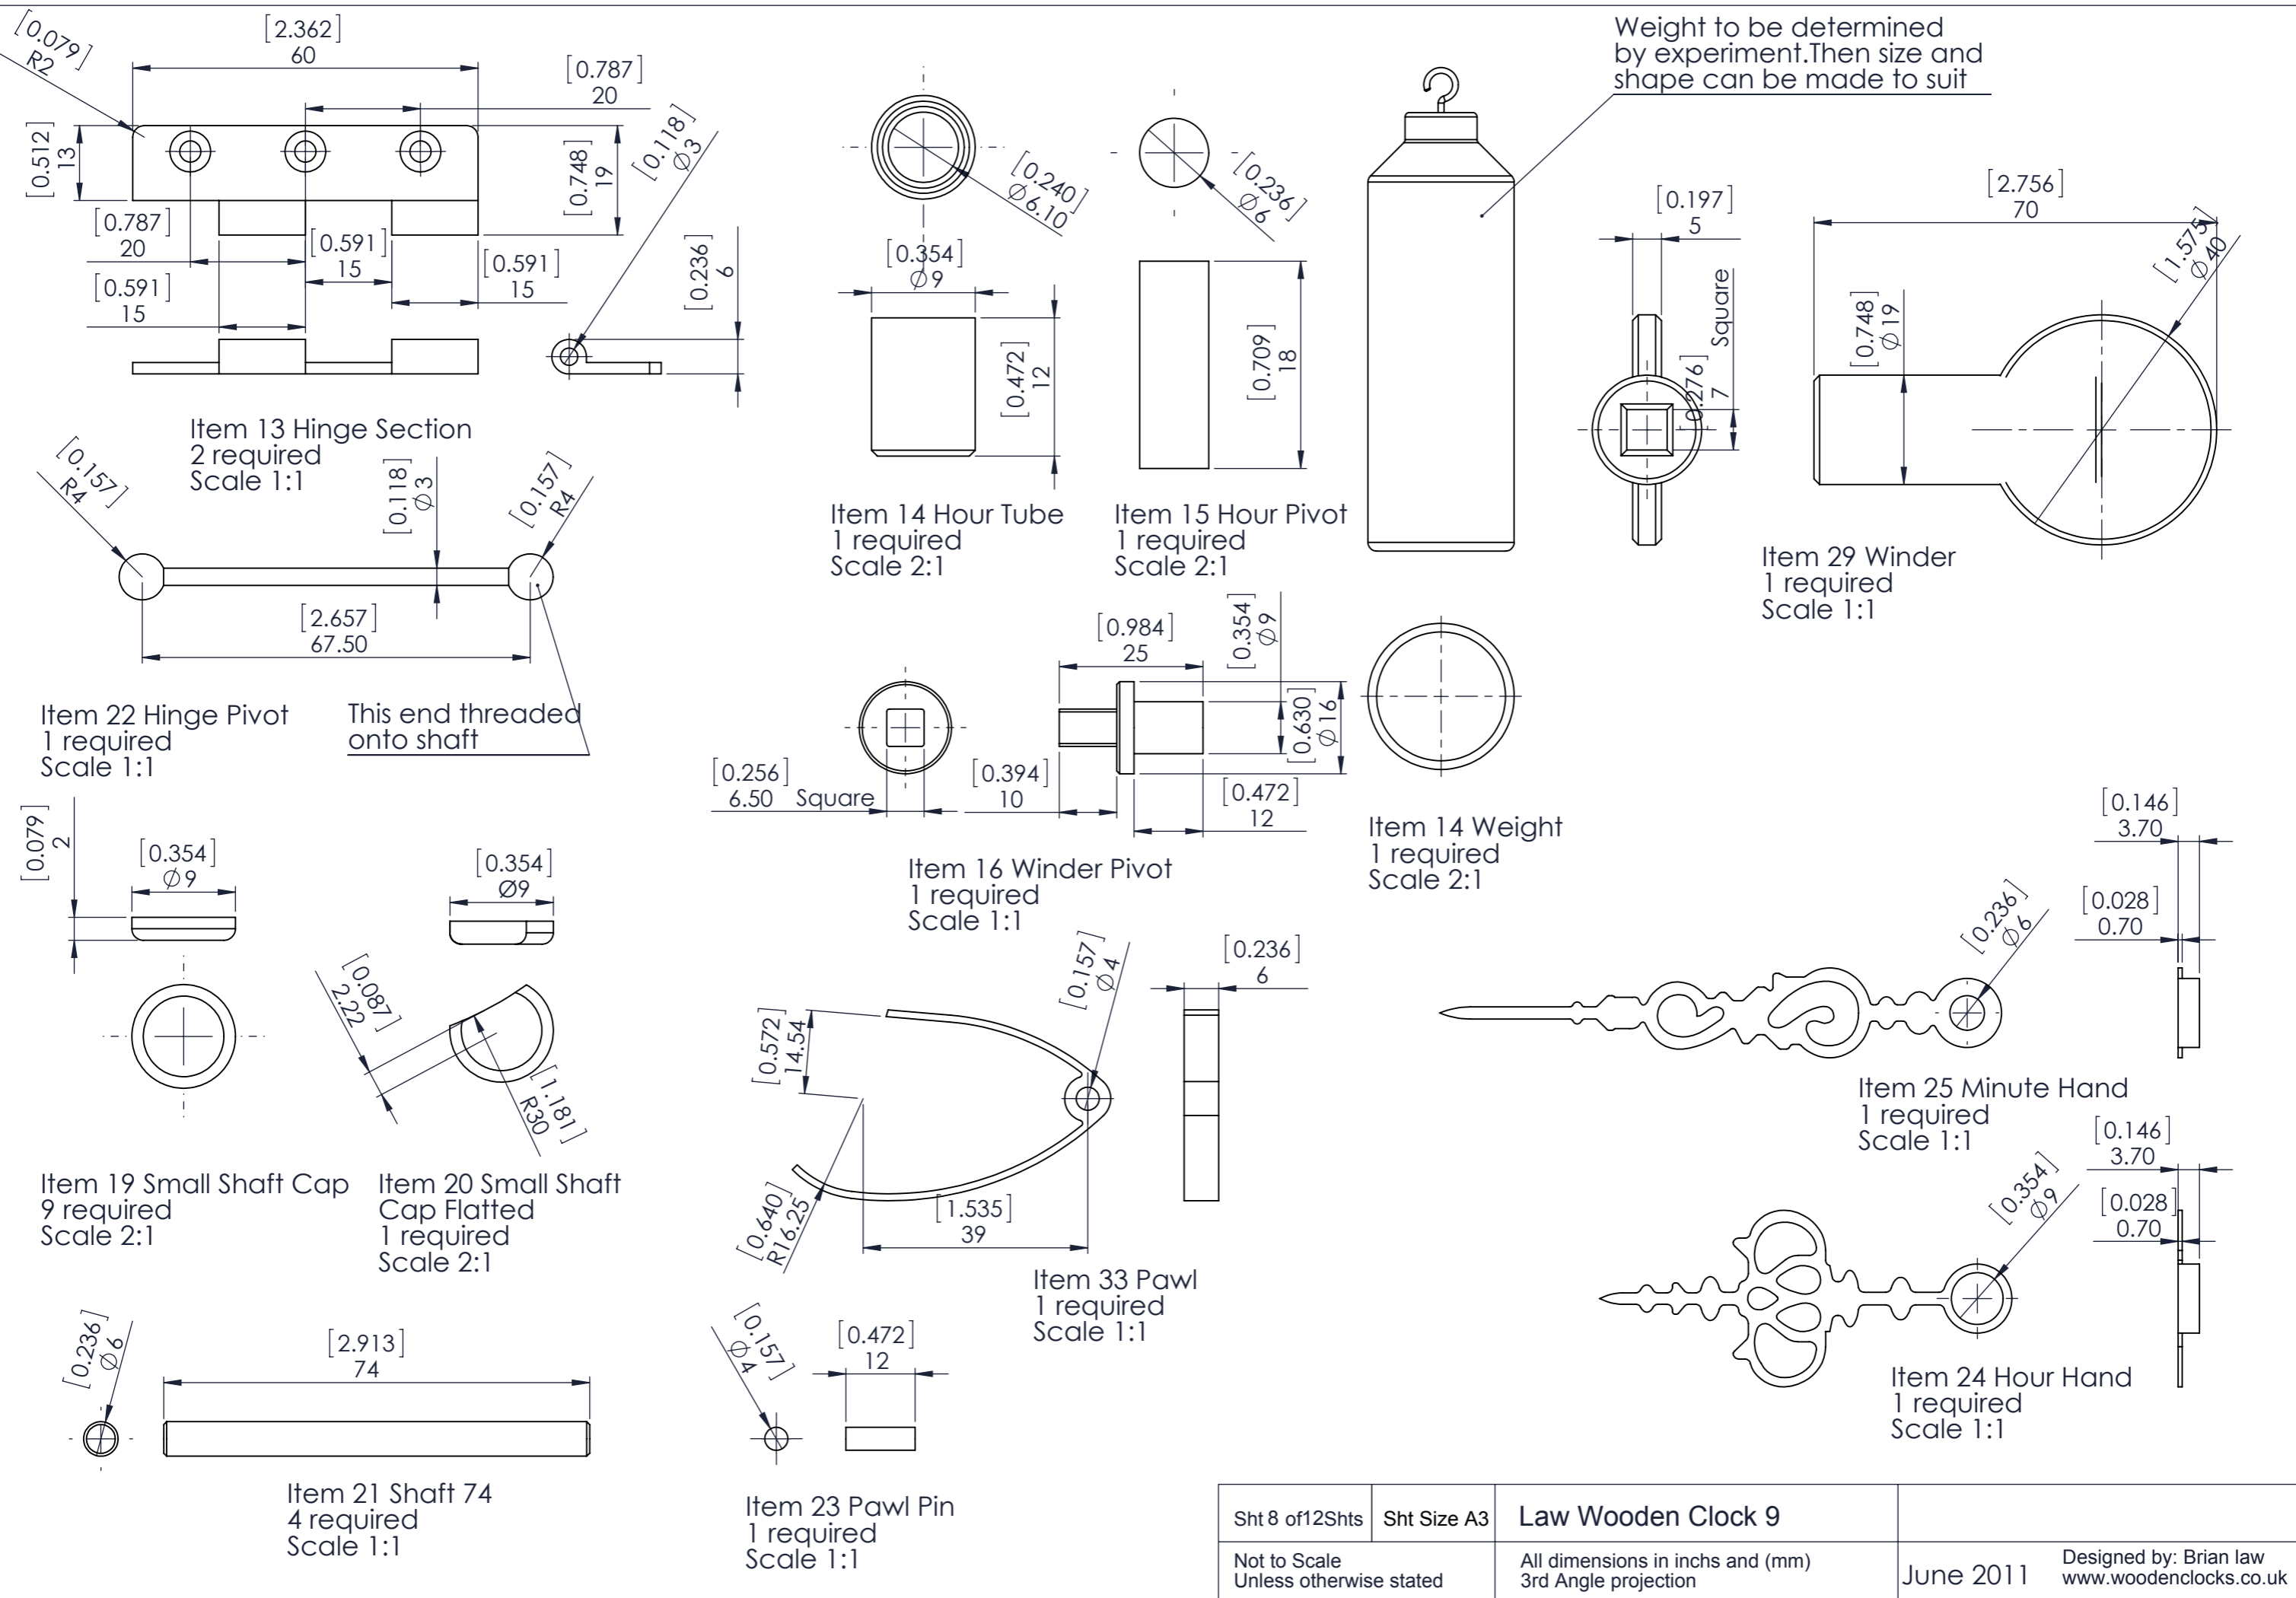

Item 4 Pendulum Bob
1 required
Scale 1:1

Item 3 Pendulum Head
1 required
Scale 1:1

Item 5 Pendulum Head
1 required
Scale 2:1

Item 1 Pendulum Pivot
1 required
Scale 2:1

Item 10 Ball
1 required
Scale 1:1

Item 11 Bow
1 required
Scale 1:1

Item 12 Bow Pivot
1 required
Scale 1:1

Item 1 Pendulum Rod
1 required
Scale 1:2

Brass section
Threaded M6
and glued to
wooden shaft

Sht 7 of 12 Shts	Sht Size A3	Law Wooden Clock 9	
Not to Scale Unless otherwise stated		All dimensions in inchs and (mm) 3rd Angle projection	June 2011 Designed by: Brian law www.woodenclocks.co.uk