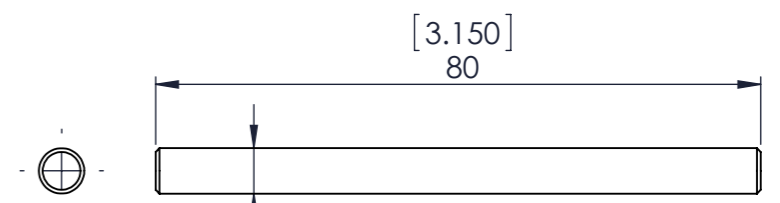

Item 36 Shaft 80
1 required
Scale 1:1