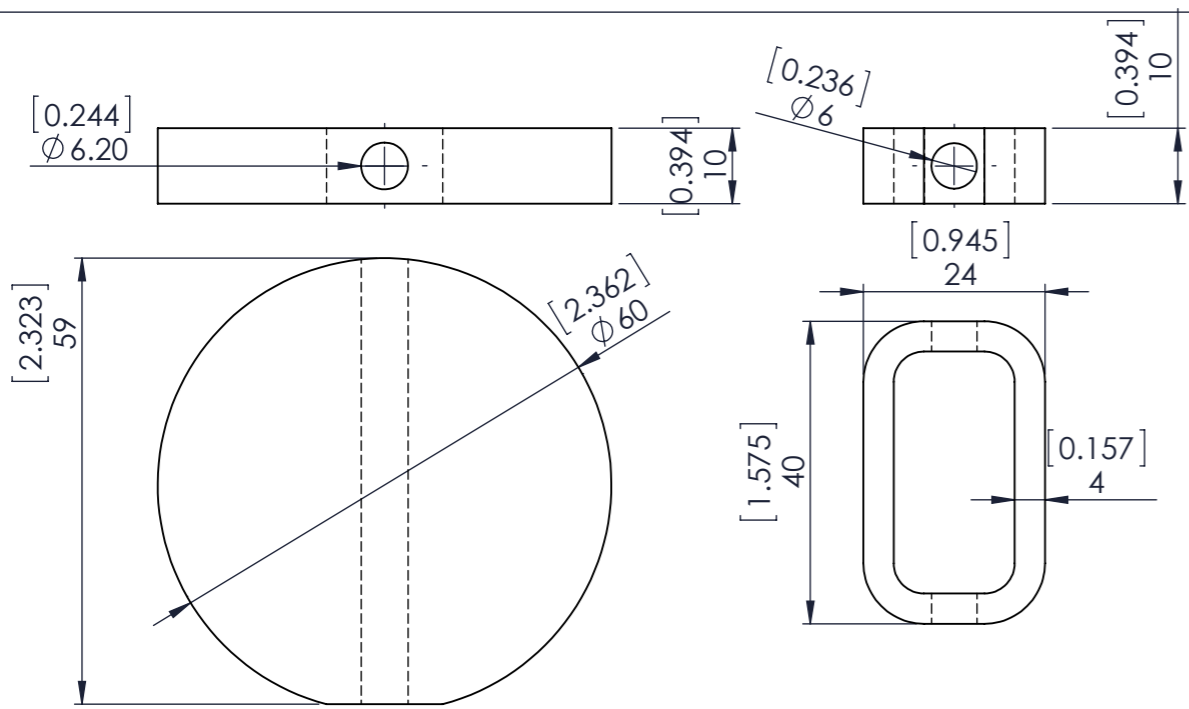

SECTION B-B
SCALE 1 : 2

Item 6 Clock case 1 required
Scale 1:2

Sht 4 of 12Shts	Sht Size A3	Law Wooden Clock 9	
Not to Scale Unless otherwise stated		All dimensions in inchs and (mm) 3rd Angle projection	June 2011 Designed by: Brian law www.woodenclocks.co.uk

SECTION E-E

Item 7 Clock Door 1 required
Scale 1:2

Sht 5 of 12Shts	Sht Size A3	Law Wooden Clock 9	
Not to Scale Unless otherwise stated		All dimensions in inches and (mm) 3rd Angle projection	June 2011 Designed by: Brian law www.woodenclocks.co.uk

Item 8 Clock Baseboard 1 required
Scale 1:2

Item 9 Clock Front board 1 required
Scale 1:2

Sht 6 of 12 Shts	Sht Size A3	Law Wooden Clock 9	
Not to Scale Unless otherwise stated		All dimensions in inchs and (mm) 3rd Angle projection	June 2011 Designed by: Brian law www.woodenclocks.co.uk

Item 12 Bow Pivot
1 required
Scale 1:1

Item 1 Pendulum Rod
1 required
Scale 1:2

Brass section
Threaded M6
and glued to
wooden shaft

Sht 7 of 12 Shts	Sht Size A3	Law Wooden Clock 9	
Not to Scale Unless otherwise stated		All dimensions in inchs and (mm) 3rd Angle projection	June 2011 Designed by: Brian law www.woodenclocks.co.uk