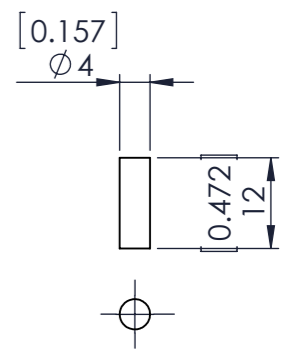

Sht 8 of 12 Shts	Sht Size A3	Law Wooden Clock 9	
Not to Scale Unless otherwise stated		All dimensions in inchs and (mm) 3rd Angle projection	June 2011 Designed by: Brian law www.woodenclocks.co.uk

Item 28 Hanger
1 required
Scale 1:1
Note! This part is screwed to the wall and the clock is hung on it.

Item 34 Shaft 100
1 required
Scale 1:1

Item 36 Shaft 80
1 required
Scale 1:1

Item 31 Drum
1 required
Scale 1:1

Item 52 Hanger Spacer
2 required
Scale 1:1

Item 53 Hanger Spacer Bottom
2 required
Scale 1:1

Item 32 Ratchet
1 required
Scale 1:1

Item 35 Ratchet Pivot
1 required
Scale 1:1

Sht 9 of 12 Shts	Sht Size A3	Law Wooden Clock 9	
Not to Scale Unless otherwise stated		All dimensions in inchs and (mm) 3rd Angle projection	June 2011 Designed by: Brian law www.woodenclocks.co.uk

Sht10of12Shts	Sht Size A3	Law Wooden Clock 9	
Not to Scale Unless otherwise stated		All dimensions in inches and (mm) 3rd Angle projection	June 2011 Designed by: Brian law www.woodenclocks.co.uk

Sht11of12Shts	Sht Size A3	Law Wooden Clock 9	
Not to Scale Unless otherwise stated		All dimensions in inches and (mm) 3rd Angle projection	June 2011 Designed by: Brian law www.woodenclocks.co.uk