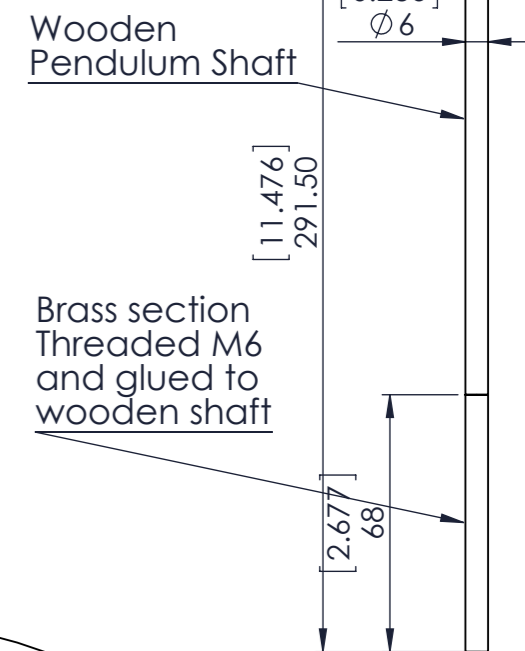

Sht 1 of 12 Shts	Sht Size A3	Law Wooden Clock 9	
Not to Scale Unless otherwise stated		All dimensions in inches and (mm) 3rd Angle projection	June 2011 Designed by: Brian law www.woodenclocks.co.uk

ITEM NO.	PART NUMBER	QTY.
1	Clock 9-Pendulum Pivot	1
2	Clock 9-Pendulum Rod	1
3	Clock 9-Pendulum Head	1
4	Clock 9-Pendulum Bob	1
5	Clock 9-Pendulum Nut	1
6	Clock 9-Case	1
7	Clock 9-Door	1
8	Clock 9-Base Board	1
9	Clock 9-Front Board	1
10	Clock 9-Ball	1
11	Clock 9-Bow	1
12	Clock-9 Bow Pivot	1
13	Clock 9-Hinge section	2
14	Clock 9-Hour Tube	1
15	Clock 9-Hour Pivot	1
16	Clock 9-Winder Pivot	1
17	1_2" SCREW	15
18	2" SCREW	2
19	Clock 9-Small shaft cap	9
20	Clock 9-Small shaft cap-Flatted	1
21	Clock 9-Shaft-74	4
22	Clock 9-Hinge Pivot	1
23	Clock 9-Pawl Pin	1
24	Clock 9-Hour Hand	1
25	Clock 9-Minute Hand	1
26	Clock 9-Weight	1
27	Clock 9-Gear Spacer	3
28	Clock 9-Hanger	1
29	WINDER	1
30	Clock 9-Rope	1
31	Clock 9-Drum	1
32	Clock 9-Ratchet	1
33	Clock 9-Pawl	1
34	Clock 9-Shaft-100	1
35	Clock 9 -Ratchet Pivot	1
36	Clock 9-Shaft-80	1
37	Clock 9-Escapement	1
38	Clock 9-Yoke	1
39	Clock 9-Escapement wheel	1
40	Clock 9-Gear Spacer	1
41	Gears-MOD 2-2 20Teeth	2
42	Clock 9-Door Catch	1
43	60	1
44	16	1
45	15	2
46	60	3
47	30	1
48	8	1
49	32	1
50	10	1
51	30	1
52	Clock 9-Hanger Spacer	2
53	Clock 9-Hanger Spacer-Bottom	2

Item 12 Bow Pivot
1 required
Scale 1:1

Item 1 Pendulum Rod
1 required
Scale 1:2

Brass section
Threaded M6
and glued to
wooden shaft

Sht 7 of 12 Shts	Sht Size A3	Law Wooden Clock 9	
Not to Scale Unless otherwise stated		All dimensions in inchs and (mm) 3rd Angle projection	June 2011 Designed by: Brian law www.woodenclocks.co.uk

Sht 8 of 12 Shts	Sht Size A3	Law Wooden Clock 9	
Not to Scale Unless otherwise stated		All dimensions in inchs and (mm) 3rd Angle projection	June 2011 Designed by: Brian law www.woodenclocks.co.uk

Item 28 Hanger
1 required
Scale 1:1
Note! This part is screwed to the wall and the clock is hung on it.