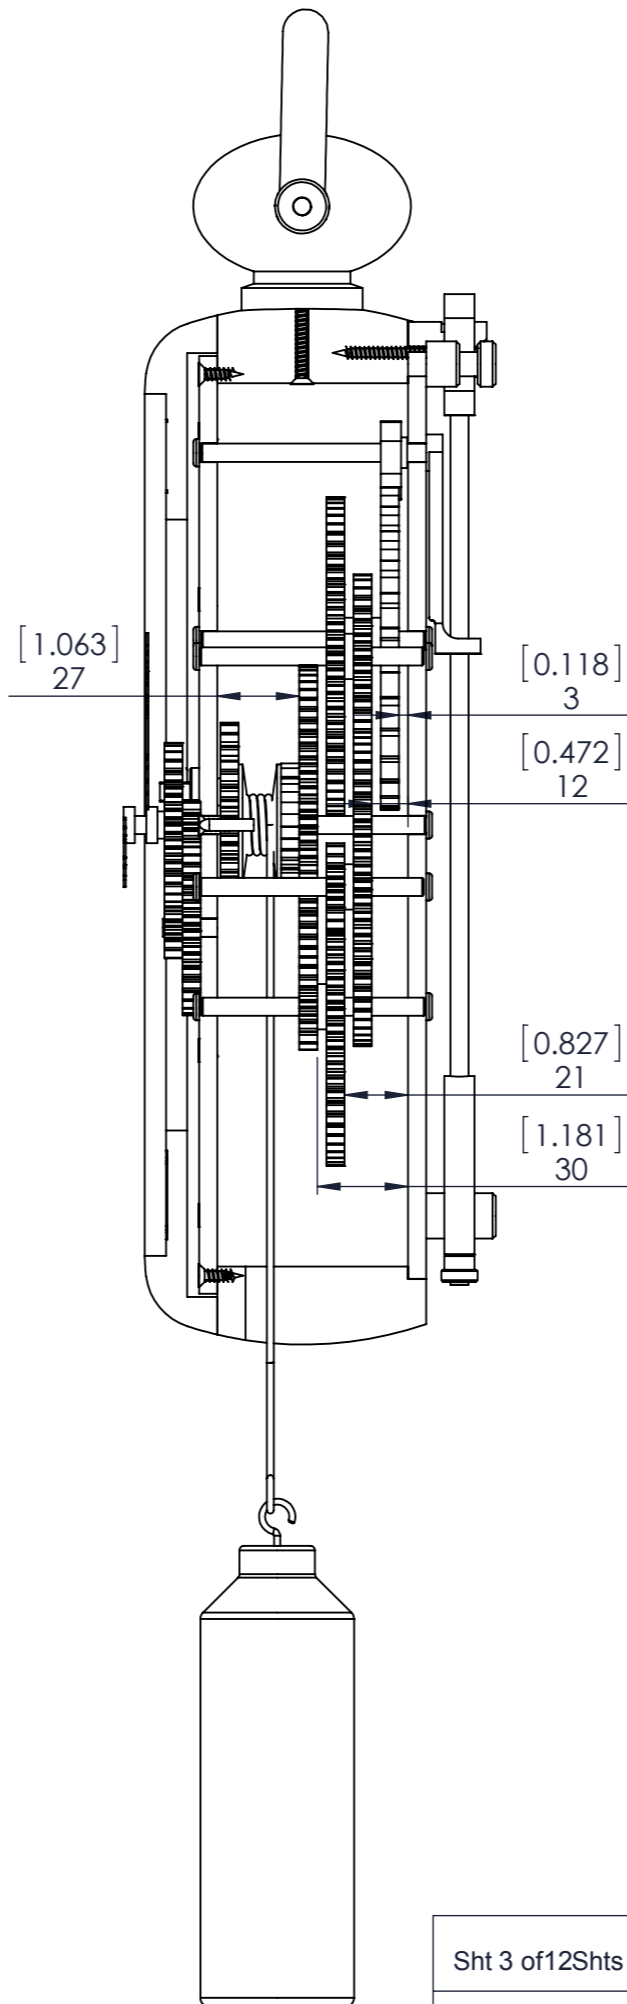

Sht 1 of 12 Shts	Sht Size A3	Law Wooden Clock 9	
Not to Scale Unless otherwise stated		All dimensions in inches and (mm) 3rd Angle projection	June 2011 Designed by: Brian law www.woodenclocks.co.uk

ITEM NO.	PART NUMBER	QTY.
1	Clock 9-Pendulum Pivot	1
2	Clock 9-Pendulum Rod	1
3	Clock 9-Pendulum Head	1
4	Clock 9-Pendulum Bob	1
5	Clock 9-Pendulum Nut	1
6	Clock 9-Case	1
7	Clock 9-Door	1
8	Clock 9-Base Board	1
9	Clock 9-Front Board	1
10	Clock 9-Ball	1
11	Clock 9-Bow	1
12	Clock-9 Bow Pivot	1
13	Clock 9-Hinge section	2
14	Clock 9-Hour Tube	1
15	Clock 9-Hour Pivot	1
16	Clock 9-Winder Pivot	1
17	1_2" SCREW	15
18	2" SCREW	2
19	Clock 9-Small shaft cap	9
20	Clock 9-Small shaft cap-Flatted	1
21	Clock 9-Shaft-74	4
22	Clock 9-Hinge Pivot	1
23	Clock 9-Pawl Pin	1
24	Clock 9-Hour Hand	1
25	Clock 9-Minute Hand	1
26	Clock 9-Weight	1
27	Clock 9-Gear Spacer	3
28	Clock 9-Hanger	1
29	WINDER	1
30	Clock 9-Rope	1
31	Clock 9-Drum	1
32	Clock 9-Ratchet	1
33	Clock 9-Pawl	1
34	Clock 9-Shaft-100	1
35	Clock 9 -Ratchet Pivot	1
36	Clock 9-Shaft-80	1
37	Clock 9-Escapement	1
38	Clock 9-Yoke	1
39	Clock 9-Escapement wheel	1
40	Clock 9-Gear Spacer	1
41	Gears-MOD 2-2 20Teeth	2
42	Clock 9-Door Catch	1
43	60	1
44	16	1
45	15	2
46	60	3
47	30	1
48	8	1
49	32	1
50	10	1
51	30	1
52	Clock 9-Hanger Spacer	2
53	Clock 9-Hanger Spacer-Bottom	2

SECTION B-B
SCALE 1 : 2

Item 6 Clock case 1 required
Scale 1:2

Sht 4 of 12Shts	Sht Size A3	Law Wooden Clock 9	
Not to Scale Unless otherwise stated		All dimensions in inchs and (mm) 3rd Angle projection	June 2011 Designed by: Brian law www.woodenclocks.co.uk

SECTION E-E

Item 7 Clock Door 1 required
Scale 1:2

Sht 5 of 12Shts	Sht Size A3	Law Wooden Clock 9	
Not to Scale Unless otherwise stated		All dimensions in inches and (mm) 3rd Angle projection	June 2011 Designed by: Brian law www.woodenclocks.co.uk