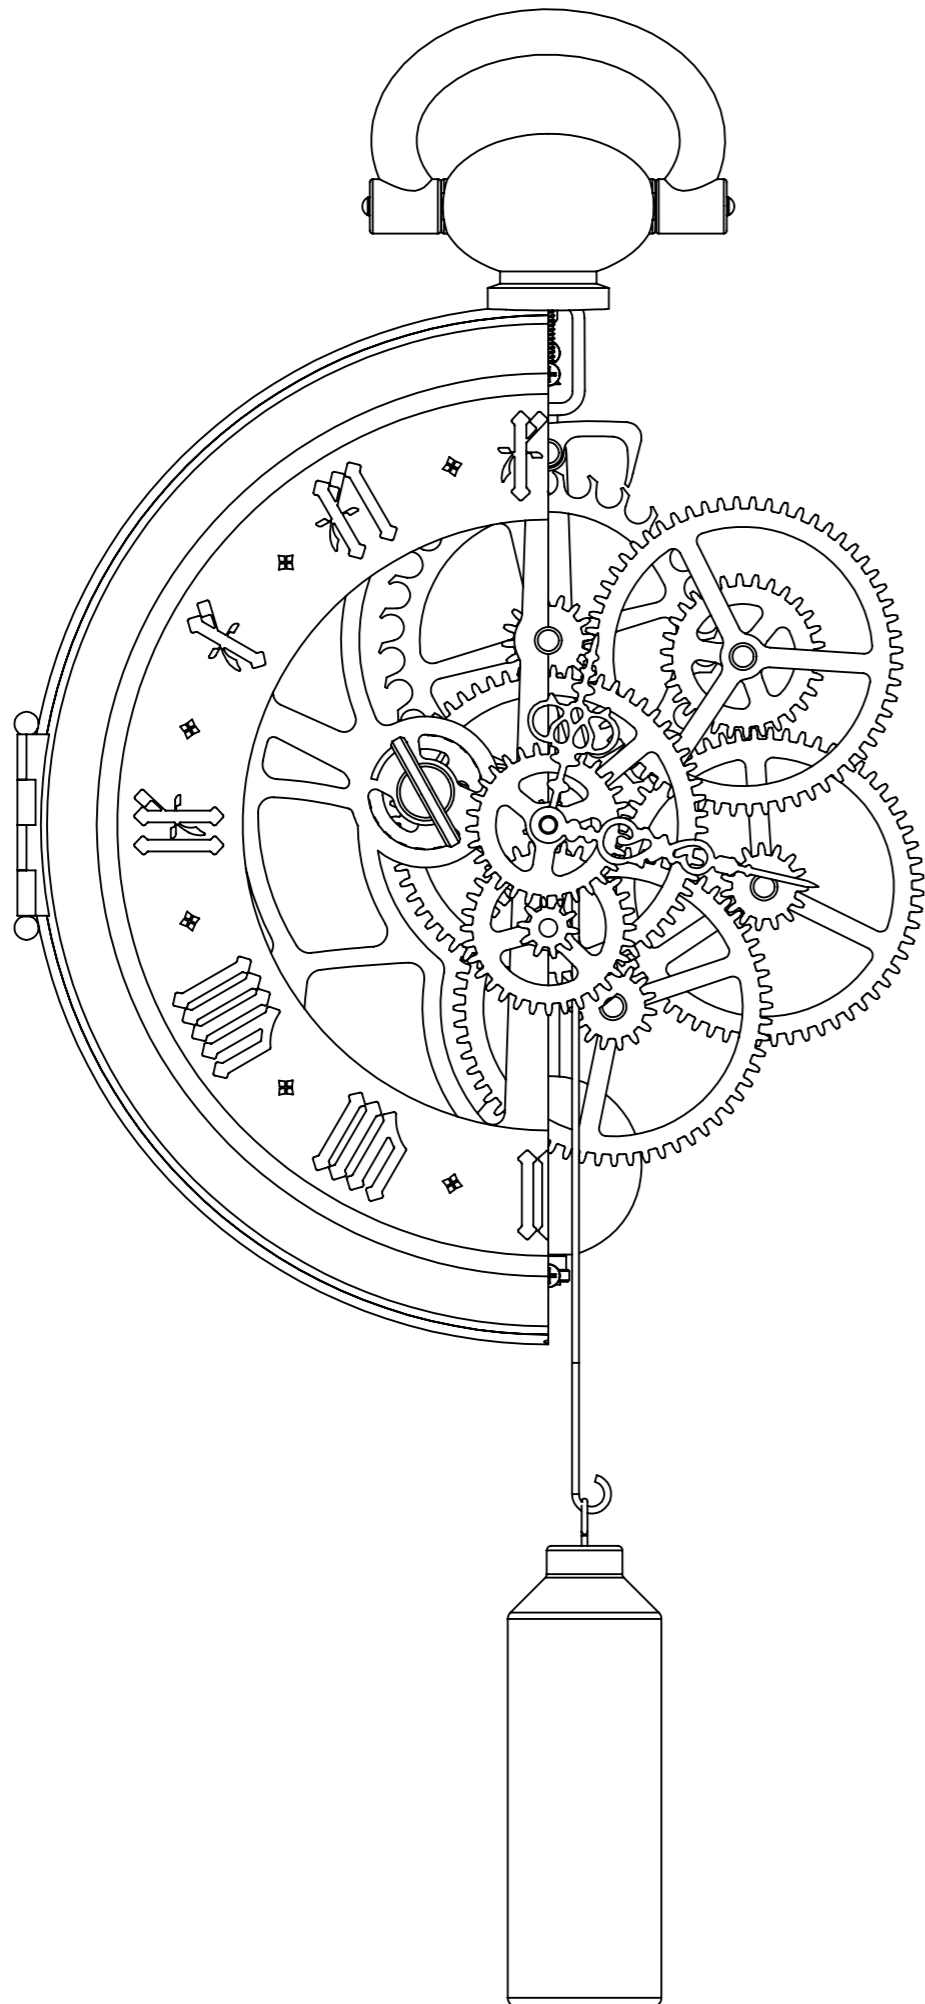

Sht 1 of 12 Shts	Sht Size A3	Law Wooden Clock 9	
Not to Scale Unless otherwise stated		All dimensions in inches and (mm) 3rd Angle projection	June 2011 Designed by: Brian law www.woodenclocks.co.uk

ITEM NO.	PART NUMBER	QTY.
1	Clock 9-Pendulum Pivot	1
2	Clock 9-Pendulum Rod	1
3	Clock 9-Pendulum Head	1
4	Clock 9-Pendulum Bob	1
5	Clock 9-Pendulum Nut	1
6	Clock 9-Case	1
7	Clock 9-Door	1
8	Clock 9-Base Board	1
9	Clock 9-Front Board	1
10	Clock 9-Ball	1
11	Clock 9-Bow	1
12	Clock-9 Bow Pivot	1
13	Clock 9-Hinge section	2
14	Clock 9-Hour Tube	1
15	Clock 9-Hour Pivot	1
16	Clock 9-Winder Pivot	1
17	1_2" SCREW	15
18	2" SCREW	2
19	Clock 9-Small shaft cap	9
20	Clock 9-Small shaft cap-Flatted	1
21	Clock 9-Shaft-74	4
22	Clock 9-Hinge Pivot	1
23	Clock 9-Pawl Pin	1
24	Clock 9-Hour Hand	1
25	Clock 9-Minute Hand	1
26	Clock 9-Weight	1
27	Clock 9-Gear Spacer	3
28	Clock 9-Hanger	1
29	WINDER	1
30	Clock 9-Rope	1
31	Clock 9-Drum	1
32	Clock 9-Ratchet	1
33	Clock 9-Pawl	1
34	Clock 9-Shaft-100	1
35	Clock 9 -Ratchet Pivot	1
36	Clock 9-Shaft-80	1
37	Clock 9-Escapement	1
38	Clock 9-Yoke	1
39	Clock 9-Escapement wheel	1
40	Clock 9-Gear Spacer	1
41	Gears-MOD 2-2 20Teeth	2
42	Clock 9-Door Catch	1
43	60	1
44	16	1
45	15	2
46	60	3
47	30	1
48	8	1
49	32	1
50	10	1
51	30	1
52	Clock 9-Hanger Spacer	2
53	Clock 9-Hanger Spacer-Bottom	2

SECTION B-B
SCALE 1 : 2

Item 6 Clock case 1 required
Scale 1:2

Sht 4 of 12Shts	Sht Size A3	Law Wooden Clock 9	
Not to Scale Unless otherwise stated		All dimensions in inchs and (mm) 3rd Angle projection	June 2011 Designed by: Brian law www.woodenclocks.co.uk

Item 12 Bow Pivot
1 required
Scale 1:1

Item 1 Pendulum Rod
1 required
Scale 1:2

Brass section
Threaded M6
and glued to
wooden shaft

Sht 7 of 12 Shts	Sht Size A3	Law Wooden Clock 9	
Not to Scale Unless otherwise stated		All dimensions in inchs and (mm) 3rd Angle projection	June 2011 Designed by: Brian law www.woodenclocks.co.uk