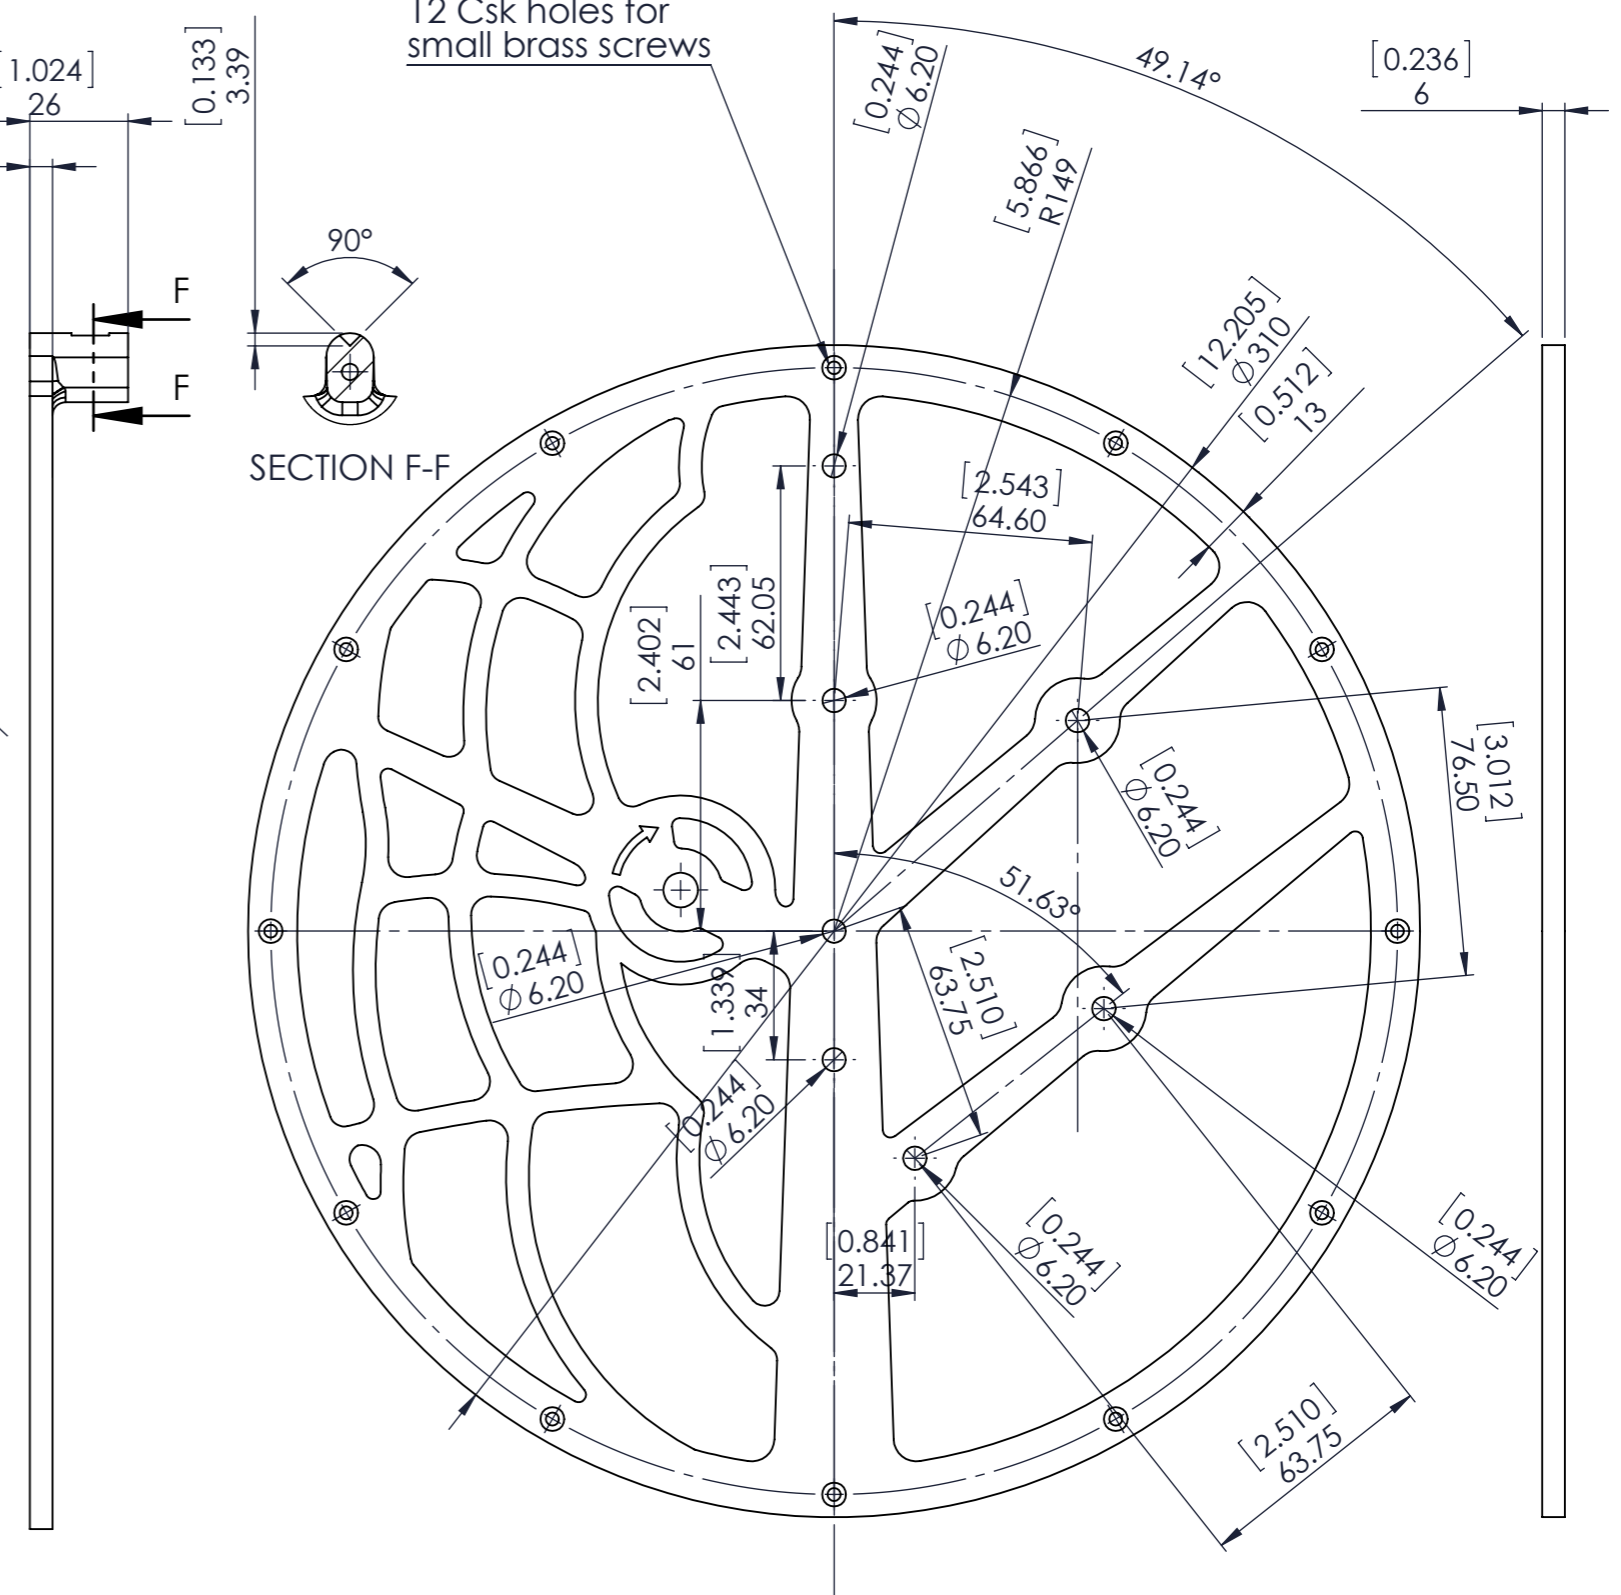

Item 9 Clock Front board 1 required
Scale 1:2

Sht 6 of 12 Shts	Sht Size A3	Law Wooden Clock 9	
Not to Scale Unless otherwise stated		All dimensions in inchs and (mm) 3rd Angle projection	June 2011 Designed by: Brian law www.woodenclocks.co.uk