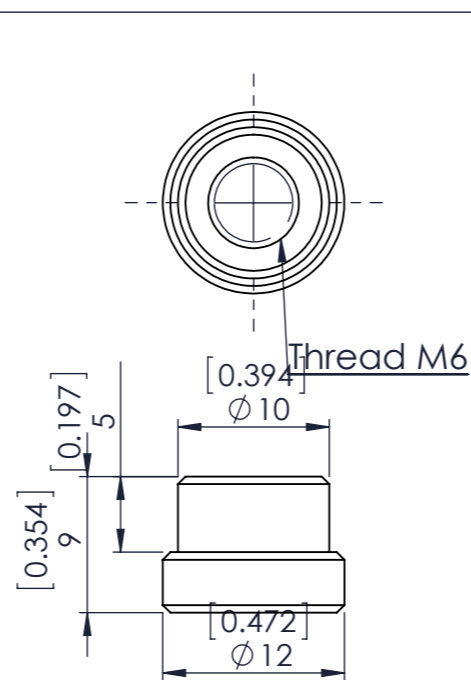

Item 5 Pendulum Head
1 required
Scale 2:1