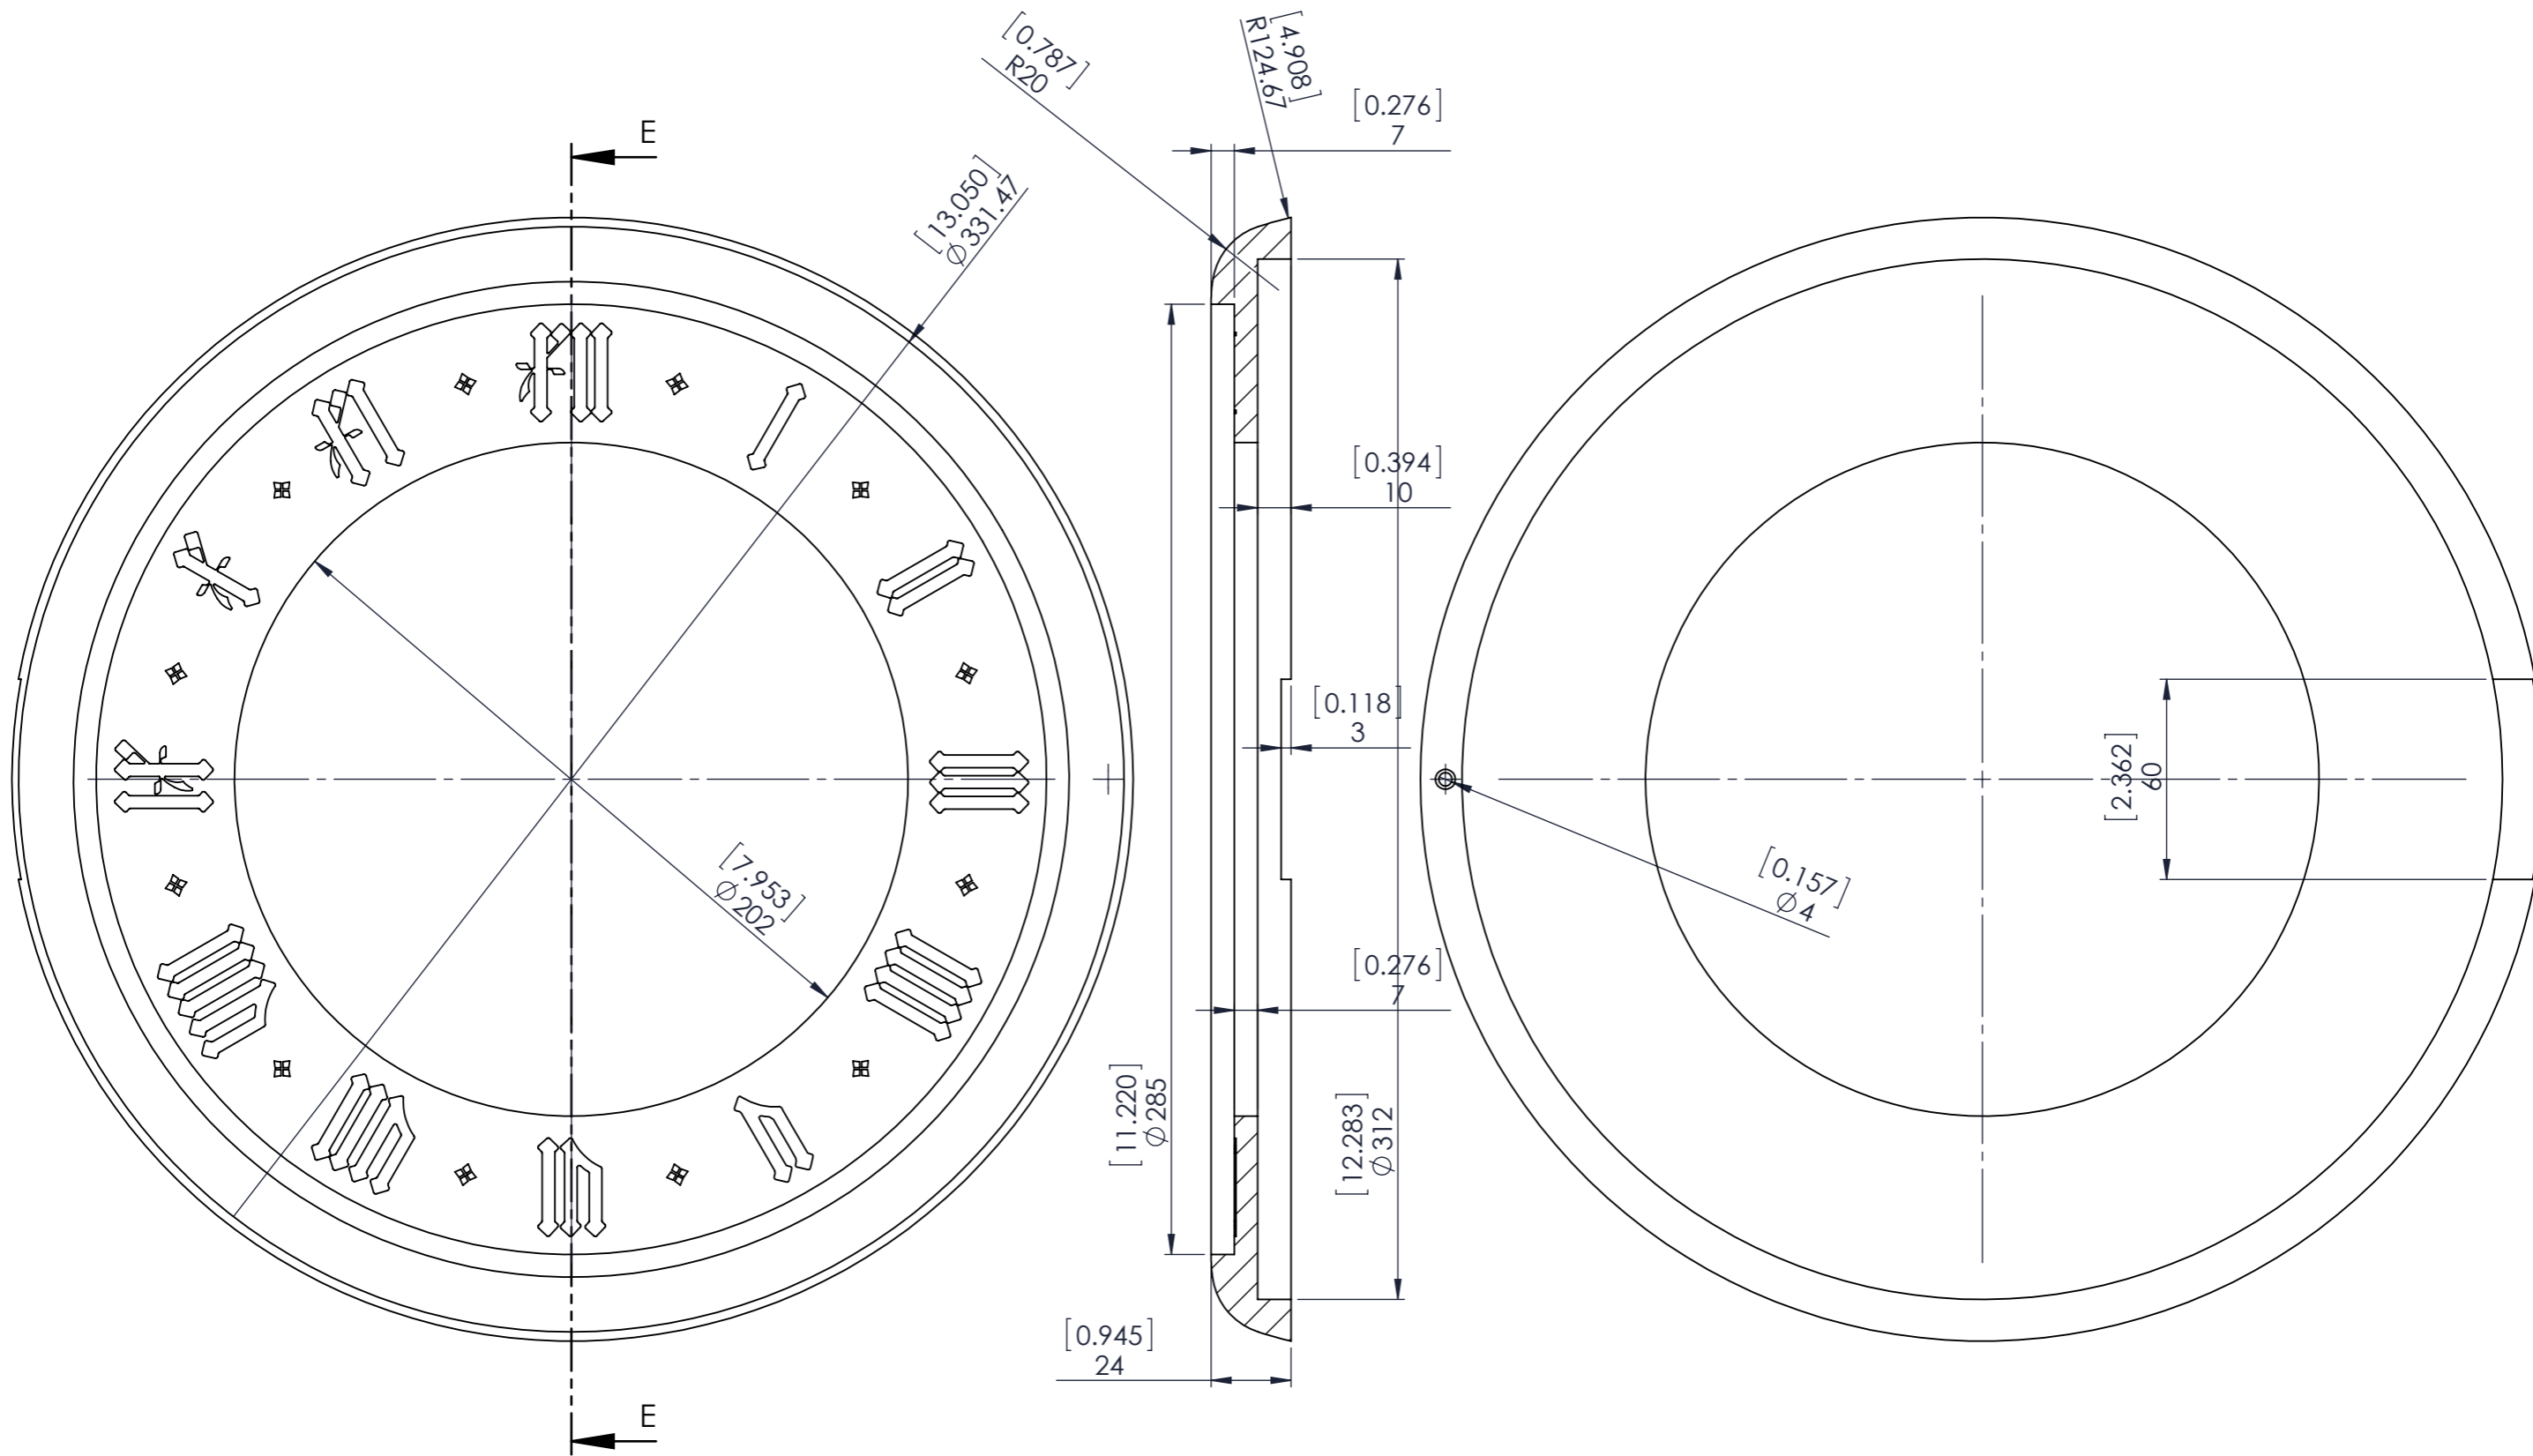

Sht 1 of 12 Shts	Sht Size A3	Law Wooden Clock 9	
Not to Scale Unless otherwise stated		All dimensions in inches and (mm) 3rd Angle projection	June 2011 Designed by: Brian law www.woodenclocks.co.uk

ITEM NO.	PART NUMBER	QTY.
1	Clock 9-Pendulum Pivot	1
2	Clock 9-Pendulum Rod	1
3	Clock 9-Pendulum Head	1
4	Clock 9-Pendulum Bob	1
5	Clock 9-Pendulum Nut	1
6	Clock 9-Case	1
7	Clock 9-Door	1
8	Clock 9-Base Board	1
9	Clock 9-Front Board	1
10	Clock 9-Ball	1
11	Clock 9-Bow	1
12	Clock-9 Bow Pivot	1
13	Clock 9-Hinge section	2
14	Clock 9-Hour Tube	1
15	Clock 9-Hour Pivot	1
16	Clock 9-Winder Pivot	1
17	1_2" SCREW	15
18	2" SCREW	2
19	Clock 9-Small shaft cap	9
20	Clock 9-Small shaft cap-Flatted	1
21	Clock 9-Shaft-74	4
22	Clock 9-Hinge Pivot	1
23	Clock 9-Pawl Pin	1
24	Clock 9-Hour Hand	1
25	Clock 9-Minute Hand	1
26	Clock 9-Weight	1
27	Clock 9-Gear Spacer	3
28	Clock 9-Hanger	1
29	WINDER	1
30	Clock 9-Rope	1
31	Clock 9-Drum	1
32	Clock 9-Ratchet	1
33	Clock 9-Pawl	1
34	Clock 9-Shaft-100	1
35	Clock 9 -Ratchet Pivot	1
36	Clock 9-Shaft-80	1
37	Clock 9-Escapement	1
38	Clock 9-Yoke	1
39	Clock 9-Escapement wheel	1
40	Clock 9-Gear Spacer	1
41	Gears-MOD 2-2 20Teeth	2
42	Clock 9-Door Catch	1
43	60	1
44	16	1
45	15	2
46	60	3
47	30	1
48	8	1
49	32	1
50	10	1
51	30	1
52	Clock 9-Hanger Spacer	2
53	Clock 9-Hanger Spacer-Bottom	2

Sht 3 of 12Shts

Sht Size A3

Law Wooden Clock 9

Not to Scale
Unless otherwise stated

All dimensions in inches and (mm)
3rd Angle projection

June 2011

Designed by: Brian law
www.woodenclocks.co.uk

SECTION C-C
SCALE 1 : 2

SECTION B-B
SCALE 1 : 2

Item 6 Clock case 1 required
Scale 1:2

Sht 4 of 12Shts	Sht Size A3	Law Wooden Clock 9	
Not to Scale Unless otherwise stated		All dimensions in inchs and (mm) 3rd Angle projection	June 2011 Designed by: Brian law www.woodenclocks.co.uk