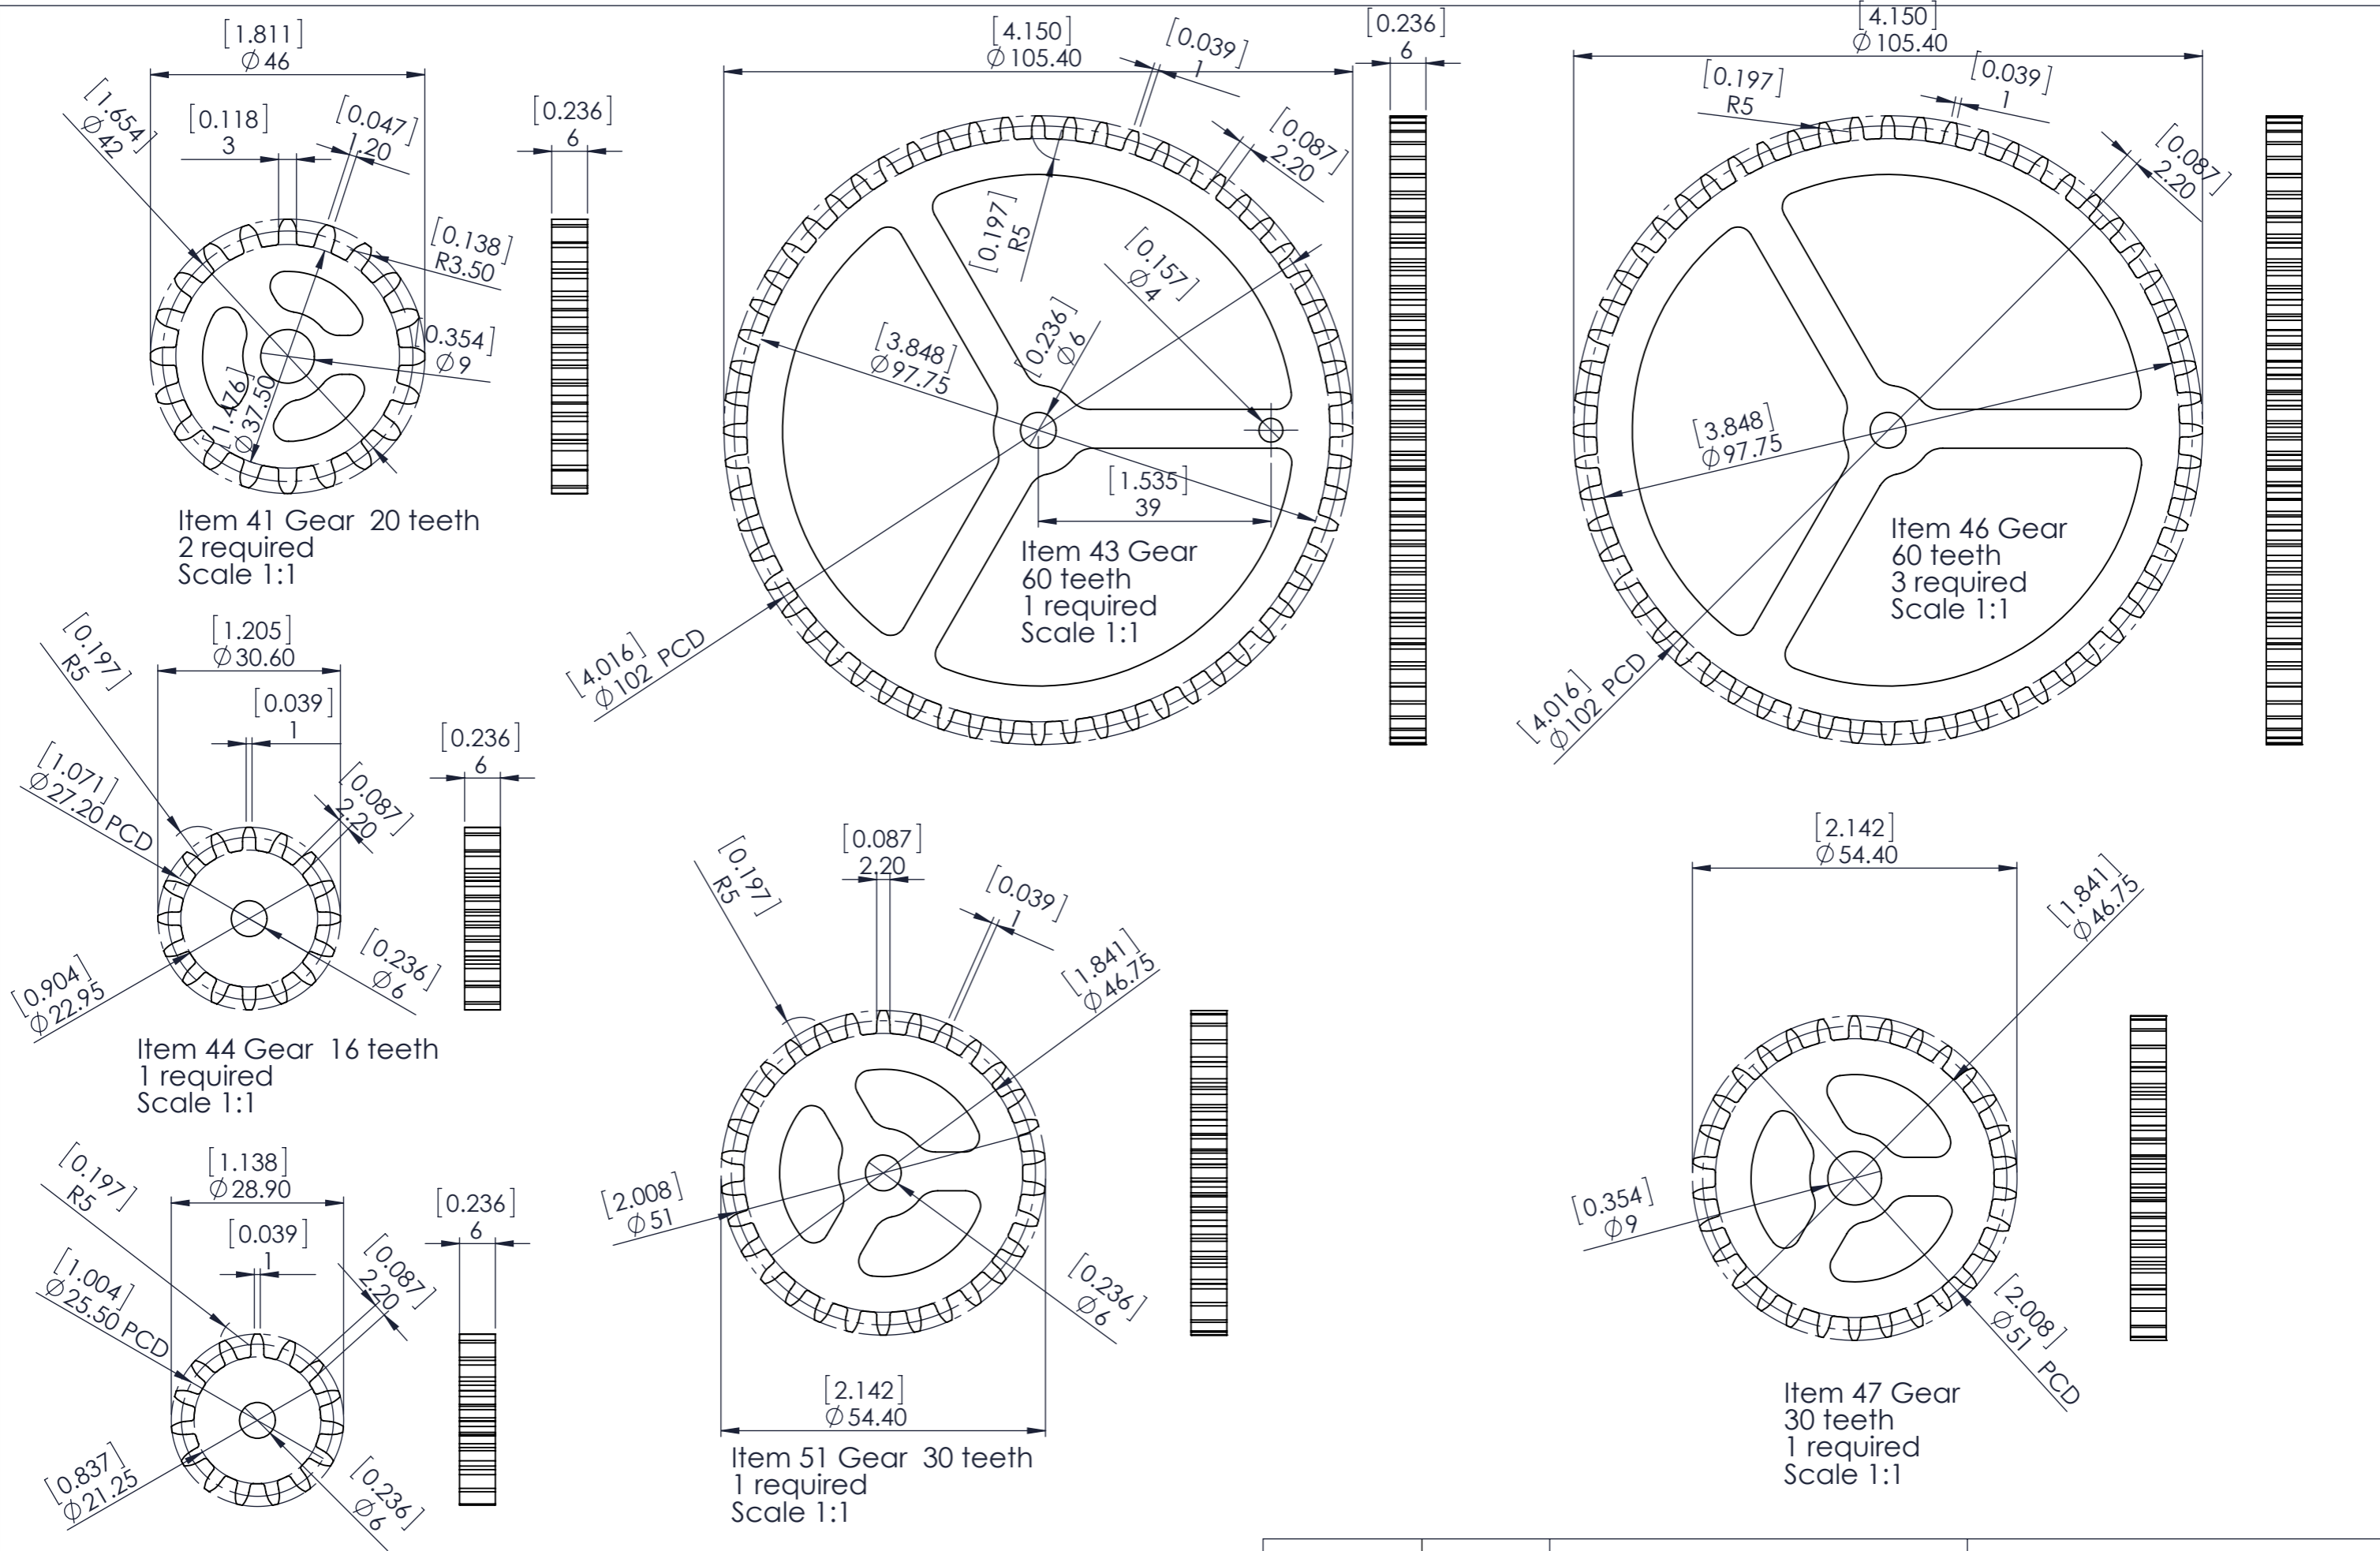

Sht11of12Shts	Sht Size A3	Law Wooden Clock 9	
Not to Scale Unless otherwise stated		All dimensions in inches and (mm) 3rd Angle projection	June 2011 Designed by: Brian law www.woodenclocks.co.uk