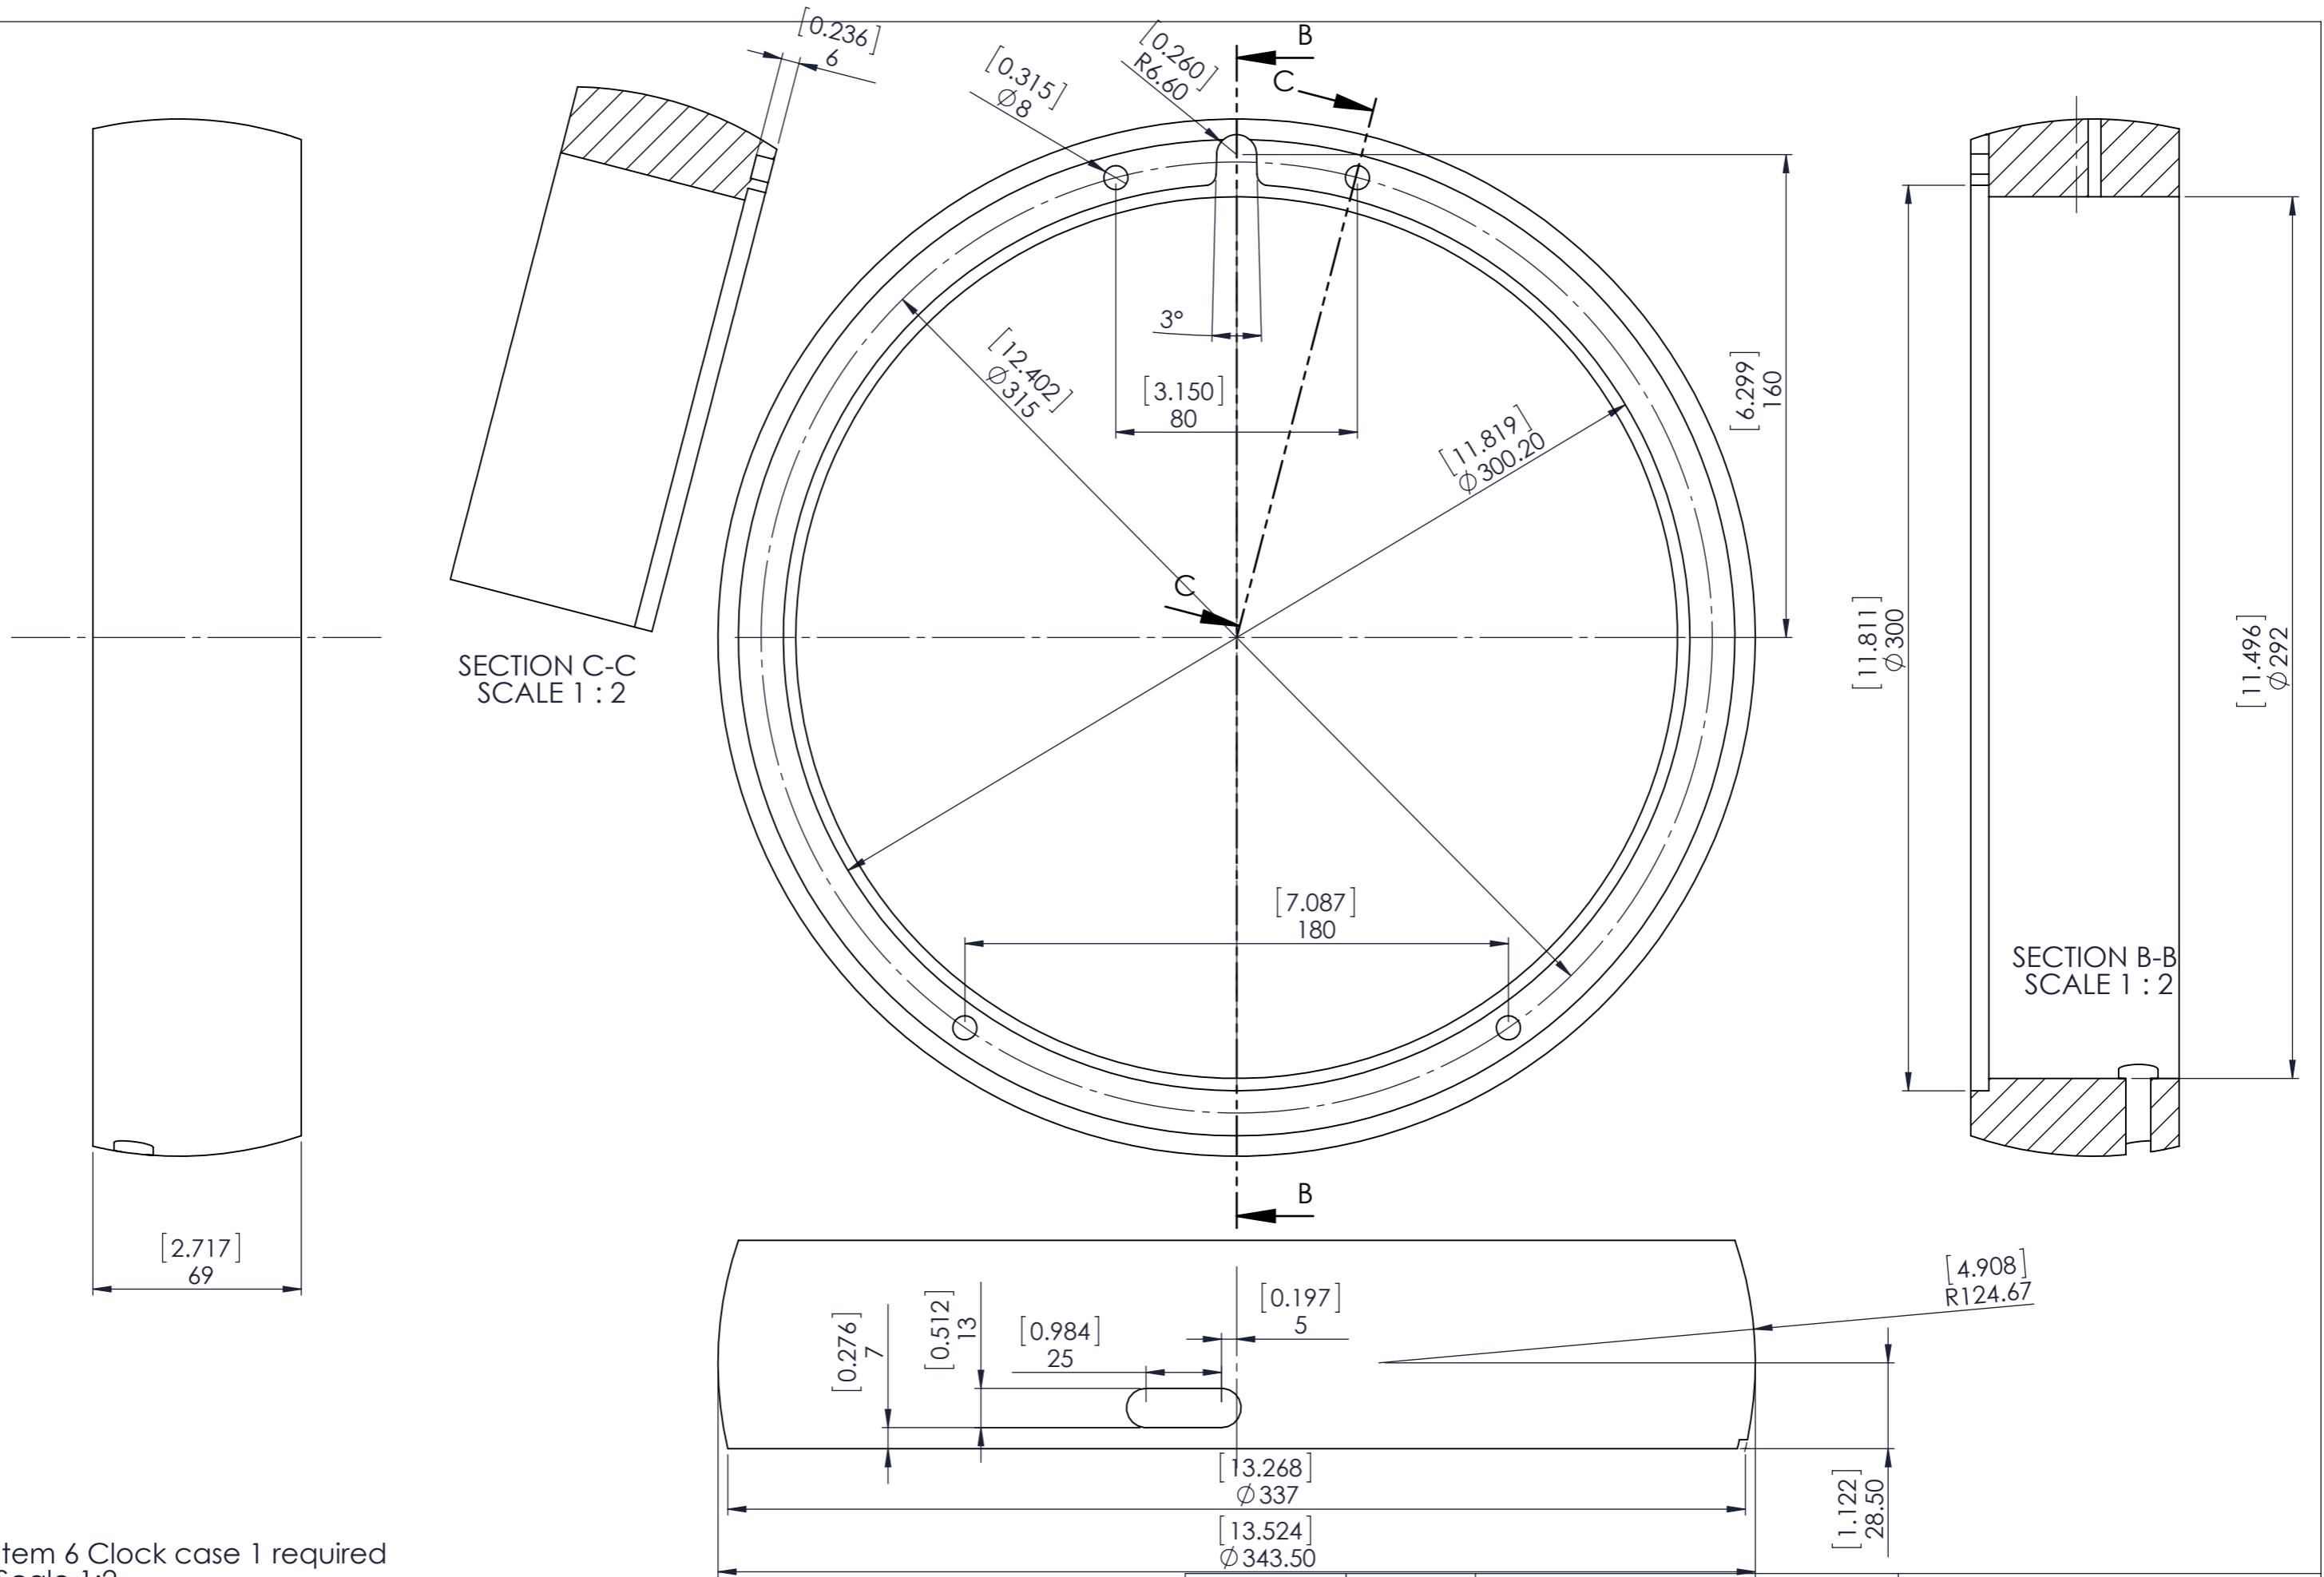

Sht 1 of 12 Shts	Sht Size A3	Law Wooden Clock 9	
Not to Scale Unless otherwise stated		All dimensions in inches and (mm) 3rd Angle projection	June 2011 Designed by: Brian law www.woodenclocks.co.uk

ITEM NO.	PART NUMBER	QTY.
1	Clock 9-Pendulum Pivot	1
2	Clock 9-Pendulum Rod	1
3	Clock 9-Pendulum Head	1
4	Clock 9-Pendulum Bob	1
5	Clock 9-Pendulum Nut	1
6	Clock 9-Case	1
7	Clock 9-Door	1
8	Clock 9-Base Board	1
9	Clock 9-Front Board	1
10	Clock 9-Ball	1
11	Clock 9-Bow	1
12	Clock-9 Bow Pivot	1
13	Clock 9-Hinge section	2
14	Clock 9-Hour Tube	1
15	Clock 9-Hour Pivot	1
16	Clock 9-Winder Pivot	1
17	1_2" SCREW	15
18	2" SCREW	2
19	Clock 9-Small shaft cap	9
20	Clock 9-Small shaft cap-Flatted	1
21	Clock 9-Shaft-74	4
22	Clock 9-Hinge Pivot	1
23	Clock 9-Pawl Pin	1
24	Clock 9-Hour Hand	1
25	Clock 9-Minute Hand	1
26	Clock 9-Weight	1
27	Clock 9-Gear Spacer	3
28	Clock 9-Hanger	1
29	WINDER	1
30	Clock 9-Rope	1
31	Clock 9-Drum	1
32	Clock 9-Ratchet	1
33	Clock 9-Pawl	1
34	Clock 9-Shaft-100	1
35	Clock 9 -Ratchet Pivot	1
36	Clock 9-Shaft-80	1
37	Clock 9-Escapement	1
38	Clock 9-Yoke	1
39	Clock 9-Escapement wheel	1
40	Clock 9-Gear Spacer	1
41	Gears-MOD 2-2 20Teeth	2
42	Clock 9-Door Catch	1
43	60	1
44	16	1
45	15	2
46	60	3
47	30	1
48	8	1
49	32	1
50	10	1
51	30	1
52	Clock 9-Hanger Spacer	2
53	Clock 9-Hanger Spacer-Bottom	2

Sht 3 of 12Shts

Sht Size A3

Law Wooden Clock 9

Not to Scale
Unless otherwise stated

All dimensions in inches and (mm)
3rd Angle projection

June 2011

Designed by: Brian law
www.woodenclocks.co.uk

SECTION C-C
SCALE 1 : 2

Item 12 Bow Pivot
1 required
Scale 1:1

Item 1 Pendulum Rod
1 required
Scale 1:2

Brass section
Threaded M6
and glued to
wooden shaft

Sht 7 of 12 Shts	Sht Size A3	Law Wooden Clock 9	
Not to Scale Unless otherwise stated		All dimensions in inchs and (mm) 3rd Angle projection	June 2011 Designed by: Brian law www.woodenclocks.co.uk