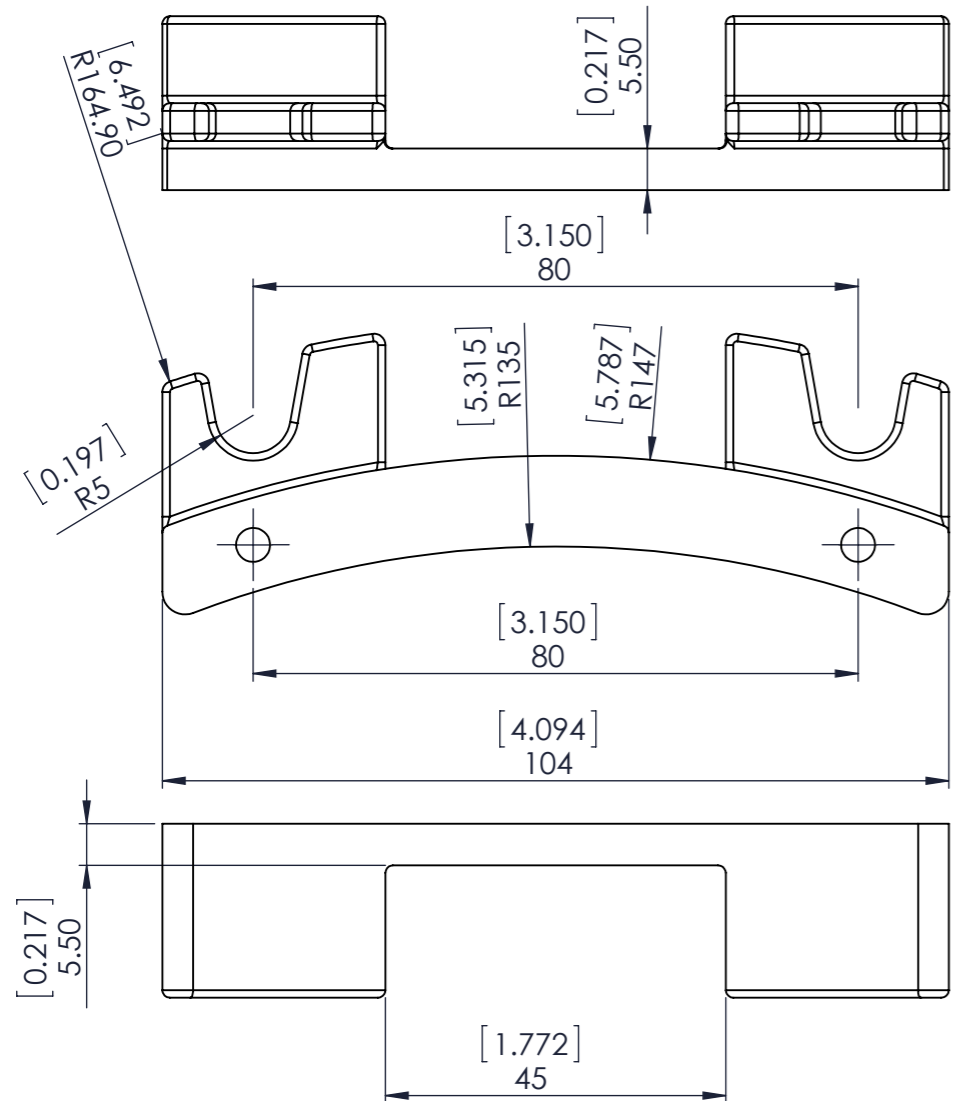

Item 12 Bow Pivot
1 required
Scale 1:1

Item 1 Pendulum Rod
1 required
Scale 1:2

Brass section
Threaded M6
and glued to
wooden shaft

Sht 7 of 12 Shts	Sht Size A3	Law Wooden Clock 9	
Not to Scale Unless otherwise stated		All dimensions in inchs and (mm) 3rd Angle projection	June 2011 Designed by: Brian law www.woodenclocks.co.uk

Sht 8 of 12 Shts	Sht Size A3	Law Wooden Clock 9	
Not to Scale Unless otherwise stated		All dimensions in inchs and (mm) 3rd Angle projection	June 2011 Designed by: Brian law www.woodenclocks.co.uk

Item 28 Hanger
1 required
Scale 1:1
Note! This part is screwed to the wall and the clock is hung on it.

Item 35 Ratchet Pivot
1 required
Scale 1:1

Sht 9 of 12 Shts	Sht Size A3	Law Wooden Clock 9	
Not to Scale Unless otherwise stated		All dimensions in inchs and (mm) 3rd Angle projection	June 2011 Designed by: Brian law www.woodenclocks.co.uk