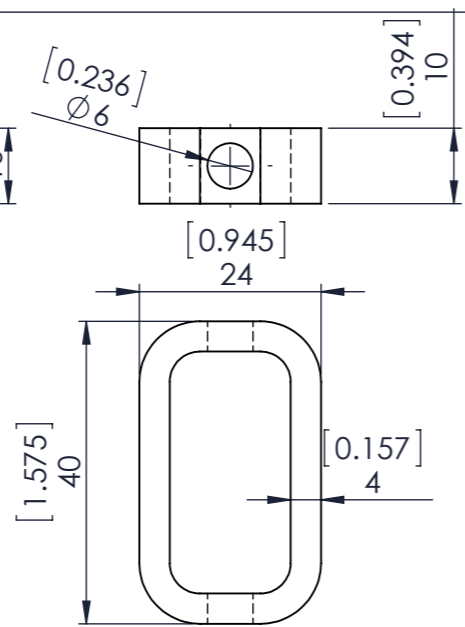

Item 12 Bow Pivot
1 required
Scale 1:1

Sht 7 of 12 Shts	Sht Size A3	Law Wooden Clock 9	
Not to Scale Unless otherwise stated		All dimensions in inchs and (mm) 3rd Angle projection	June 2011 Designed by: Brian law www.woodenclocks.co.uk