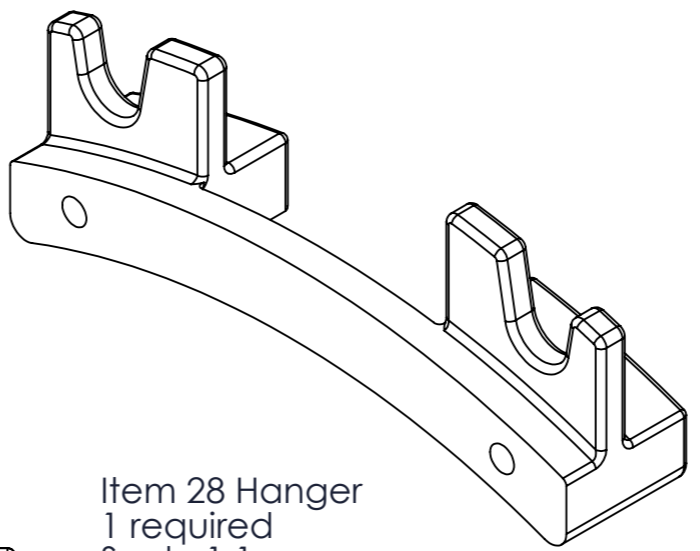

Item 4 Pendulum Bob
1 required
Scale 1:1

Item 3 Pendulum Head
1 required
Scale 1:1

Item 5 Pendulum Head
1 required
Scale 2:1

Item 1 Pendulum Pivot
1 required
Scale 2:1

Item 10 Ball
1 required
Scale 1:1

Item 11 Bow
1 required
Scale 1:1

Item 12 Bow Pivot
1 required
Scale 1:1

Item 1 Pendulum Rod
1 required
Scale 1:2

Brass section
Threaded M6
and glued to
wooden shaft

Sht 7 of 12 Shts	Sht Size A3	Law Wooden Clock 9	
Not to Scale Unless otherwise stated		All dimensions in inchs and (mm) 3rd Angle projection	June 2011 Designed by: Brian law www.woodenclocks.co.uk

Sht 8 of 12 Shts	Sht Size A3	Law Wooden Clock 9	
Not to Scale Unless otherwise stated		All dimensions in inchs and (mm) 3rd Angle projection	June 2011 Designed by: Brian law www.woodenclocks.co.uk

Item 28 Hanger
1 required
Scale 1:1
Note! This part is screwed to the wall and the clock is hung on it.