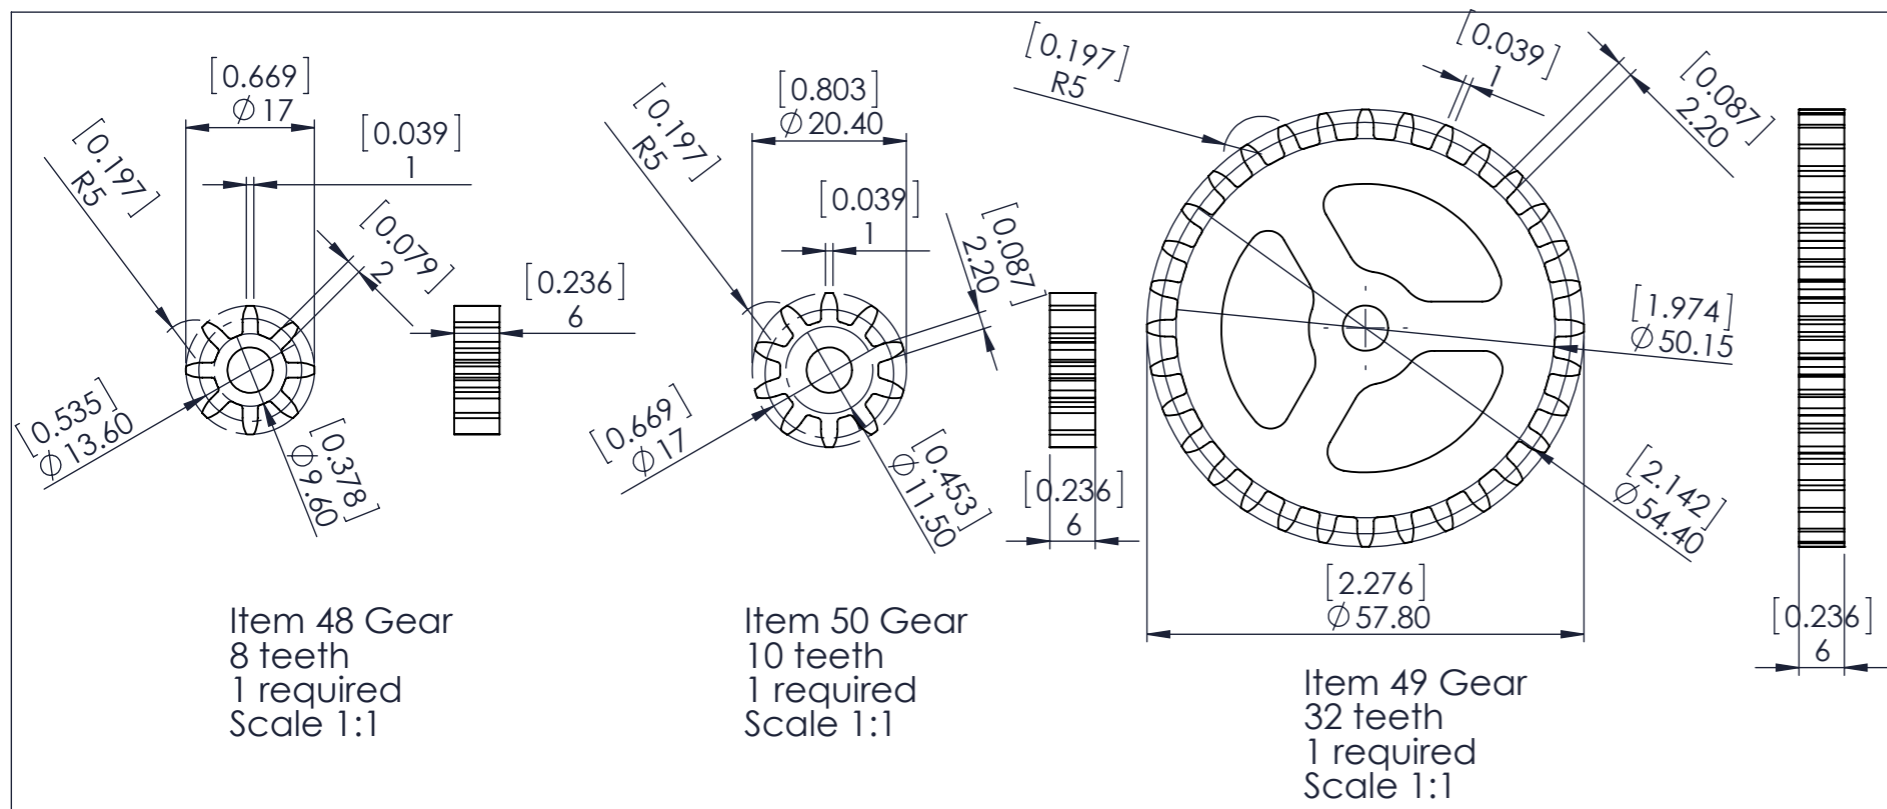

Item 35 Ratchet Pivot
1 required
Scale 1:1

Sht 9 of 12 Shts	Sht Size A3	Law Wooden Clock 9	
Not to Scale Unless otherwise stated		All dimensions in inchs and (mm) 3rd Angle projection	June 2011 Designed by: Brian law www.woodenclocks.co.uk

Sht10of12Shts	Sht Size A3	Law Wooden Clock 9	
Not to Scale Unless otherwise stated		All dimensions in inches and (mm) 3rd Angle projection	June 2011 Designed by: Brian law www.woodenclocks.co.uk

Sht11of12Shts	Sht Size A3	Law Wooden Clock 9	
Not to Scale Unless otherwise stated		All dimensions in inches and (mm) 3rd Angle projection	June 2011 Designed by: Brian law www.woodenclocks.co.uk

Sht12of12Shts	Sht Size A3	Law Wooden Clock 9	
Not to Scale Unless otherwise stated		All dimensions in inches and (mm) 3rd Angle projection	June 2011 Designed by: Brian law www.woodenclocks.co.uk