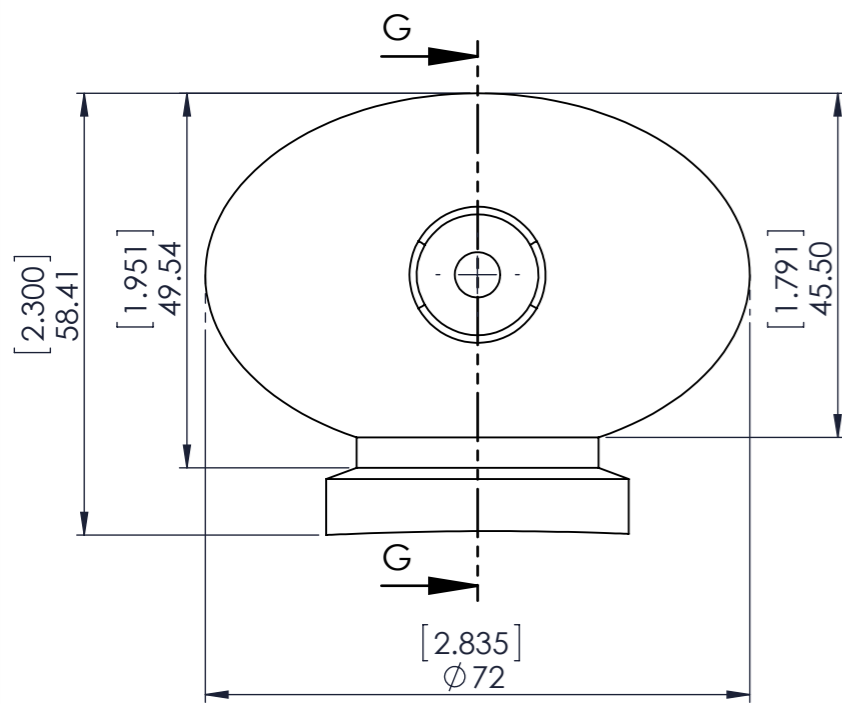

Item 4 Pendulum Bob
1 required
Scale 1:1

Item 3 Pendulum Head
1 required
Scale 1:1

Item 5 Pendulum Head
1 required
Scale 2:1

Item 1 Pendulum Pivot
1 required
Scale 2:1

Item 10 Ball
1 required
Scale 1:1

Item 11 Bow
1 required
Scale 1:1

Item 12 Bow Pivot
1 required
Scale 1:1

Item 1 Pendulum Rod
1 required
Scale 1:2

Brass section
Threaded M6
and glued to
wooden shaft

Sht 7 of 12 Shts	Sht Size A3	Law Wooden Clock 9	
Not to Scale Unless otherwise stated		All dimensions in inchs and (mm) 3rd Angle projection	June 2011 Designed by: Brian law www.woodenclocks.co.uk

Sht 8 of 12 Shts	Sht Size A3	Law Wooden Clock 9	
Not to Scale Unless otherwise stated		All dimensions in inchs and (mm) 3rd Angle projection	June 2011 Designed by: Brian law www.woodenclocks.co.uk

Item 28 Hanger
1 required
Scale 1:1
Note! This part is screwed to the wall and the clock is hung on it.