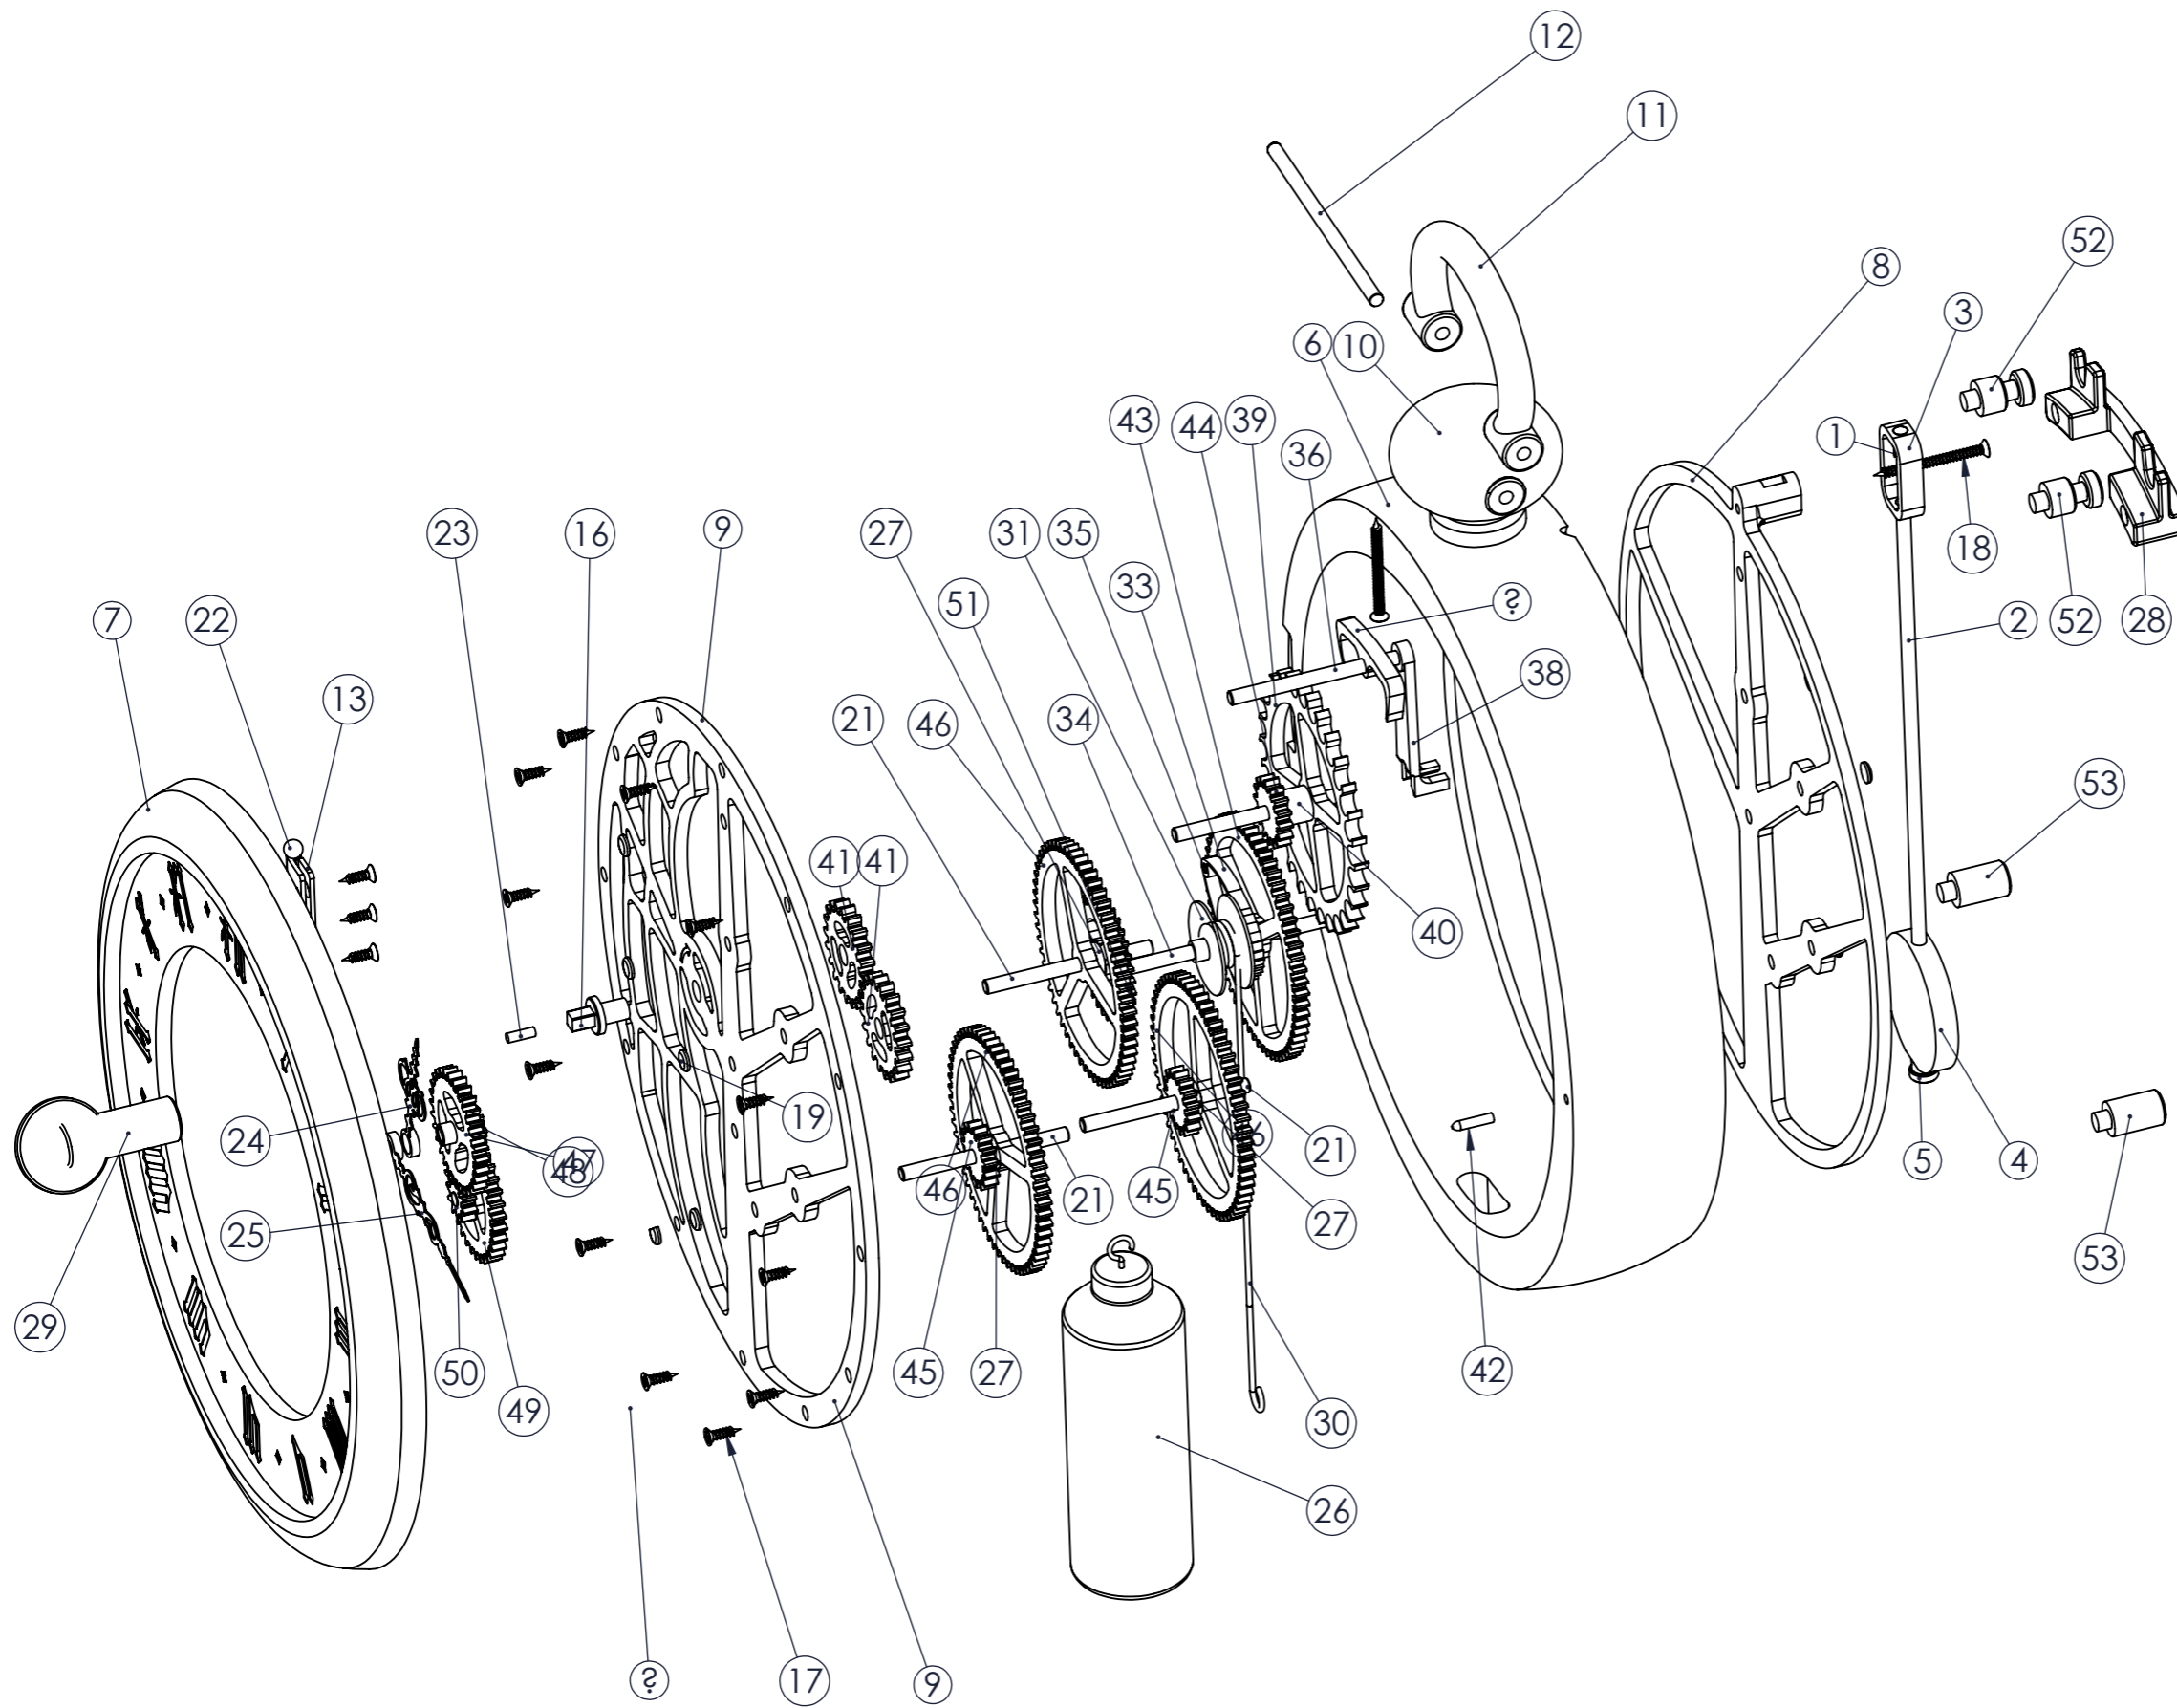

Sht 1 of 12 Shts	Sht Size A3	Law Wooden Clock 9	
Not to Scale Unless otherwise stated		All dimensions in inches and (mm) 3rd Angle projection	June 2011 Designed by: Brian law www.woodenclocks.co.uk

ITEM NO.	PART NUMBER	QTY.
1	Clock 9-Pendulum Pivot	1
2	Clock 9-Pendulum Rod	1
3	Clock 9-Pendulum Head	1
4	Clock 9-Pendulum Bob	1
5	Clock 9-Pendulum Nut	1
6	Clock 9-Case	1
7	Clock 9-Door	1
8	Clock 9-Base Board	1
9	Clock 9-Front Board	1
10	Clock 9-Ball	1
11	Clock 9-Bow	1
12	Clock-9 Bow Pivot	1
13	Clock 9-Hinge section	2
14	Clock 9-Hour Tube	1
15	Clock 9-Hour Pivot	1
16	Clock 9-Winder Pivot	1
17	1_2" SCREW	15
18	2" SCREW	2
19	Clock 9-Small shaft cap	9
20	Clock 9-Small shaft cap-Flatted	1
21	Clock 9-Shaft-74	4
22	Clock 9-Hinge Pivot	1
23	Clock 9-Pawl Pin	1
24	Clock 9-Hour Hand	1
25	Clock 9-Minute Hand	1
26	Clock 9-Weight	1
27	Clock 9-Gear Spacer	3
28	Clock 9-Hanger	1
29	WINDER	1
30	Clock 9-Rope	1
31	Clock 9-Drum	1
32	Clock 9-Ratchet	1
33	Clock 9-Pawl	1
34	Clock 9-Shaft-100	1
35	Clock 9 -Ratchet Pivot	1
36	Clock 9-Shaft-80	1
37	Clock 9-Escapement	1
38	Clock 9-Yoke	1
39	Clock 9-Escapement wheel	1
40	Clock 9-Gear Spacer	1
41	Gears-MOD 2-2 20Teeth	2
42	Clock 9-Door Catch	1
43	60	1
44	16	1
45	15	2
46	60	3
47	30	1
48	8	1
49	32	1
50	10	1
51	30	1
52	Clock 9-Hanger Spacer	2
53	Clock 9-Hanger Spacer-Bottom	2

Item 12 Bow Pivot
1 required
Scale 1:1

Item 1 Pendulum Rod
1 required
Scale 1:2

Brass section
Threaded M6
and glued to
wooden shaft

Sht 7 of 12 Shts	Sht Size A3	Law Wooden Clock 9	
Not to Scale Unless otherwise stated		All dimensions in inchs and (mm) 3rd Angle projection	June 2011 Designed by: Brian law www.woodenclocks.co.uk

Item 35 Ratchet Pivot
1 required
Scale 1:1

Sht 9 of 12 Shts	Sht Size A3	Law Wooden Clock 9	
Not to Scale Unless otherwise stated		All dimensions in inchs and (mm) 3rd Angle projection	June 2011 Designed by: Brian law www.woodenclocks.co.uk