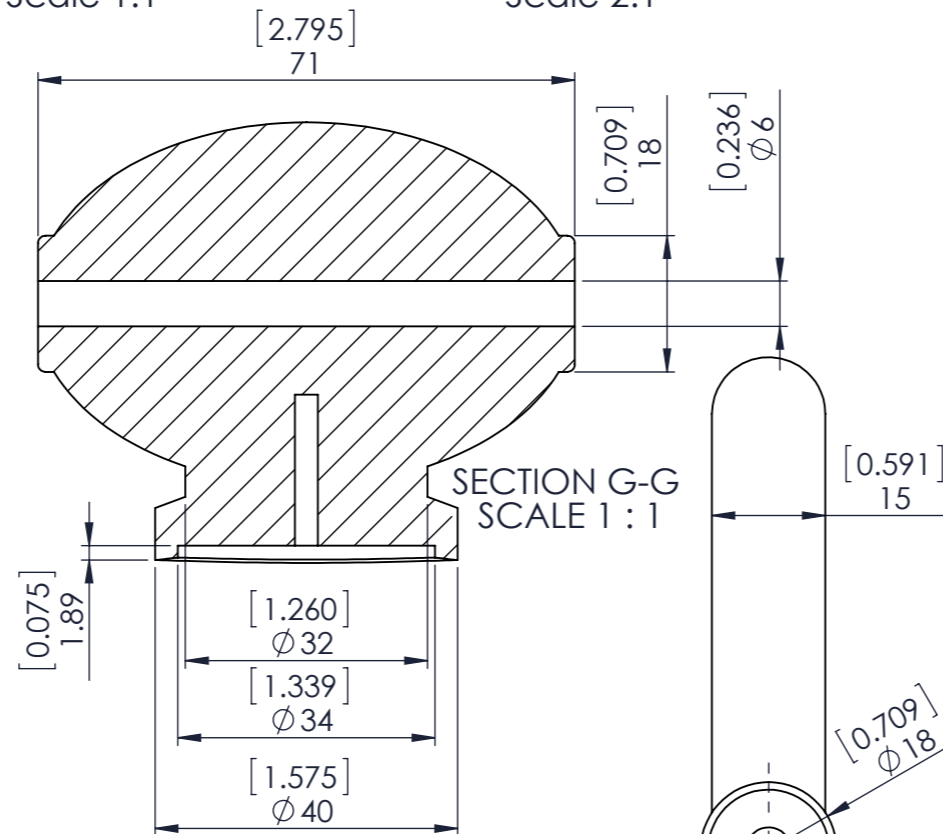

Item 4 Pendulum Bob
1 required
Scale 1:1

Item 3 Pendulum Head
1 required
Scale 1:1

Item 5 Pendulum Head
1 required
Scale 2:1

Item 1 Pendulum Pivot
1 required
Scale 2:1

Item 10 Ball
1 required
Scale 1:1

Item 11 Bow
1 required
Scale 1:1

Item 12 Bow Pivot
1 required
Scale 1:1

Item 1 Pendulum Rod
1 required
Scale 1:2

Brass section
Threaded M6
and glued to
wooden shaft

Sht 7 of 12 Shts	Sht Size A3	Law Wooden Clock 9	
Not to Scale Unless otherwise stated		All dimensions in inchs and (mm) 3rd Angle projection	June 2011 Designed by: Brian law www.woodenclocks.co.uk

Sht 8 of 12 Shts	Sht Size A3	Law Wooden Clock 9	
Not to Scale Unless otherwise stated		All dimensions in inchs and (mm) 3rd Angle projection	June 2011 Designed by: Brian law www.woodenclocks.co.uk

Item 28 Hanger
1 required
Scale 1:1
Note! This part is screwed to the wall and the clock is hung on it.

Item 35 Ratchet Pivot
1 required
Scale 1:1

Sht 9 of 12 Shts	Sht Size A3	Law Wooden Clock 9	
Not to Scale Unless otherwise stated		All dimensions in inchs and (mm) 3rd Angle projection	June 2011 Designed by: Brian law www.woodenclocks.co.uk