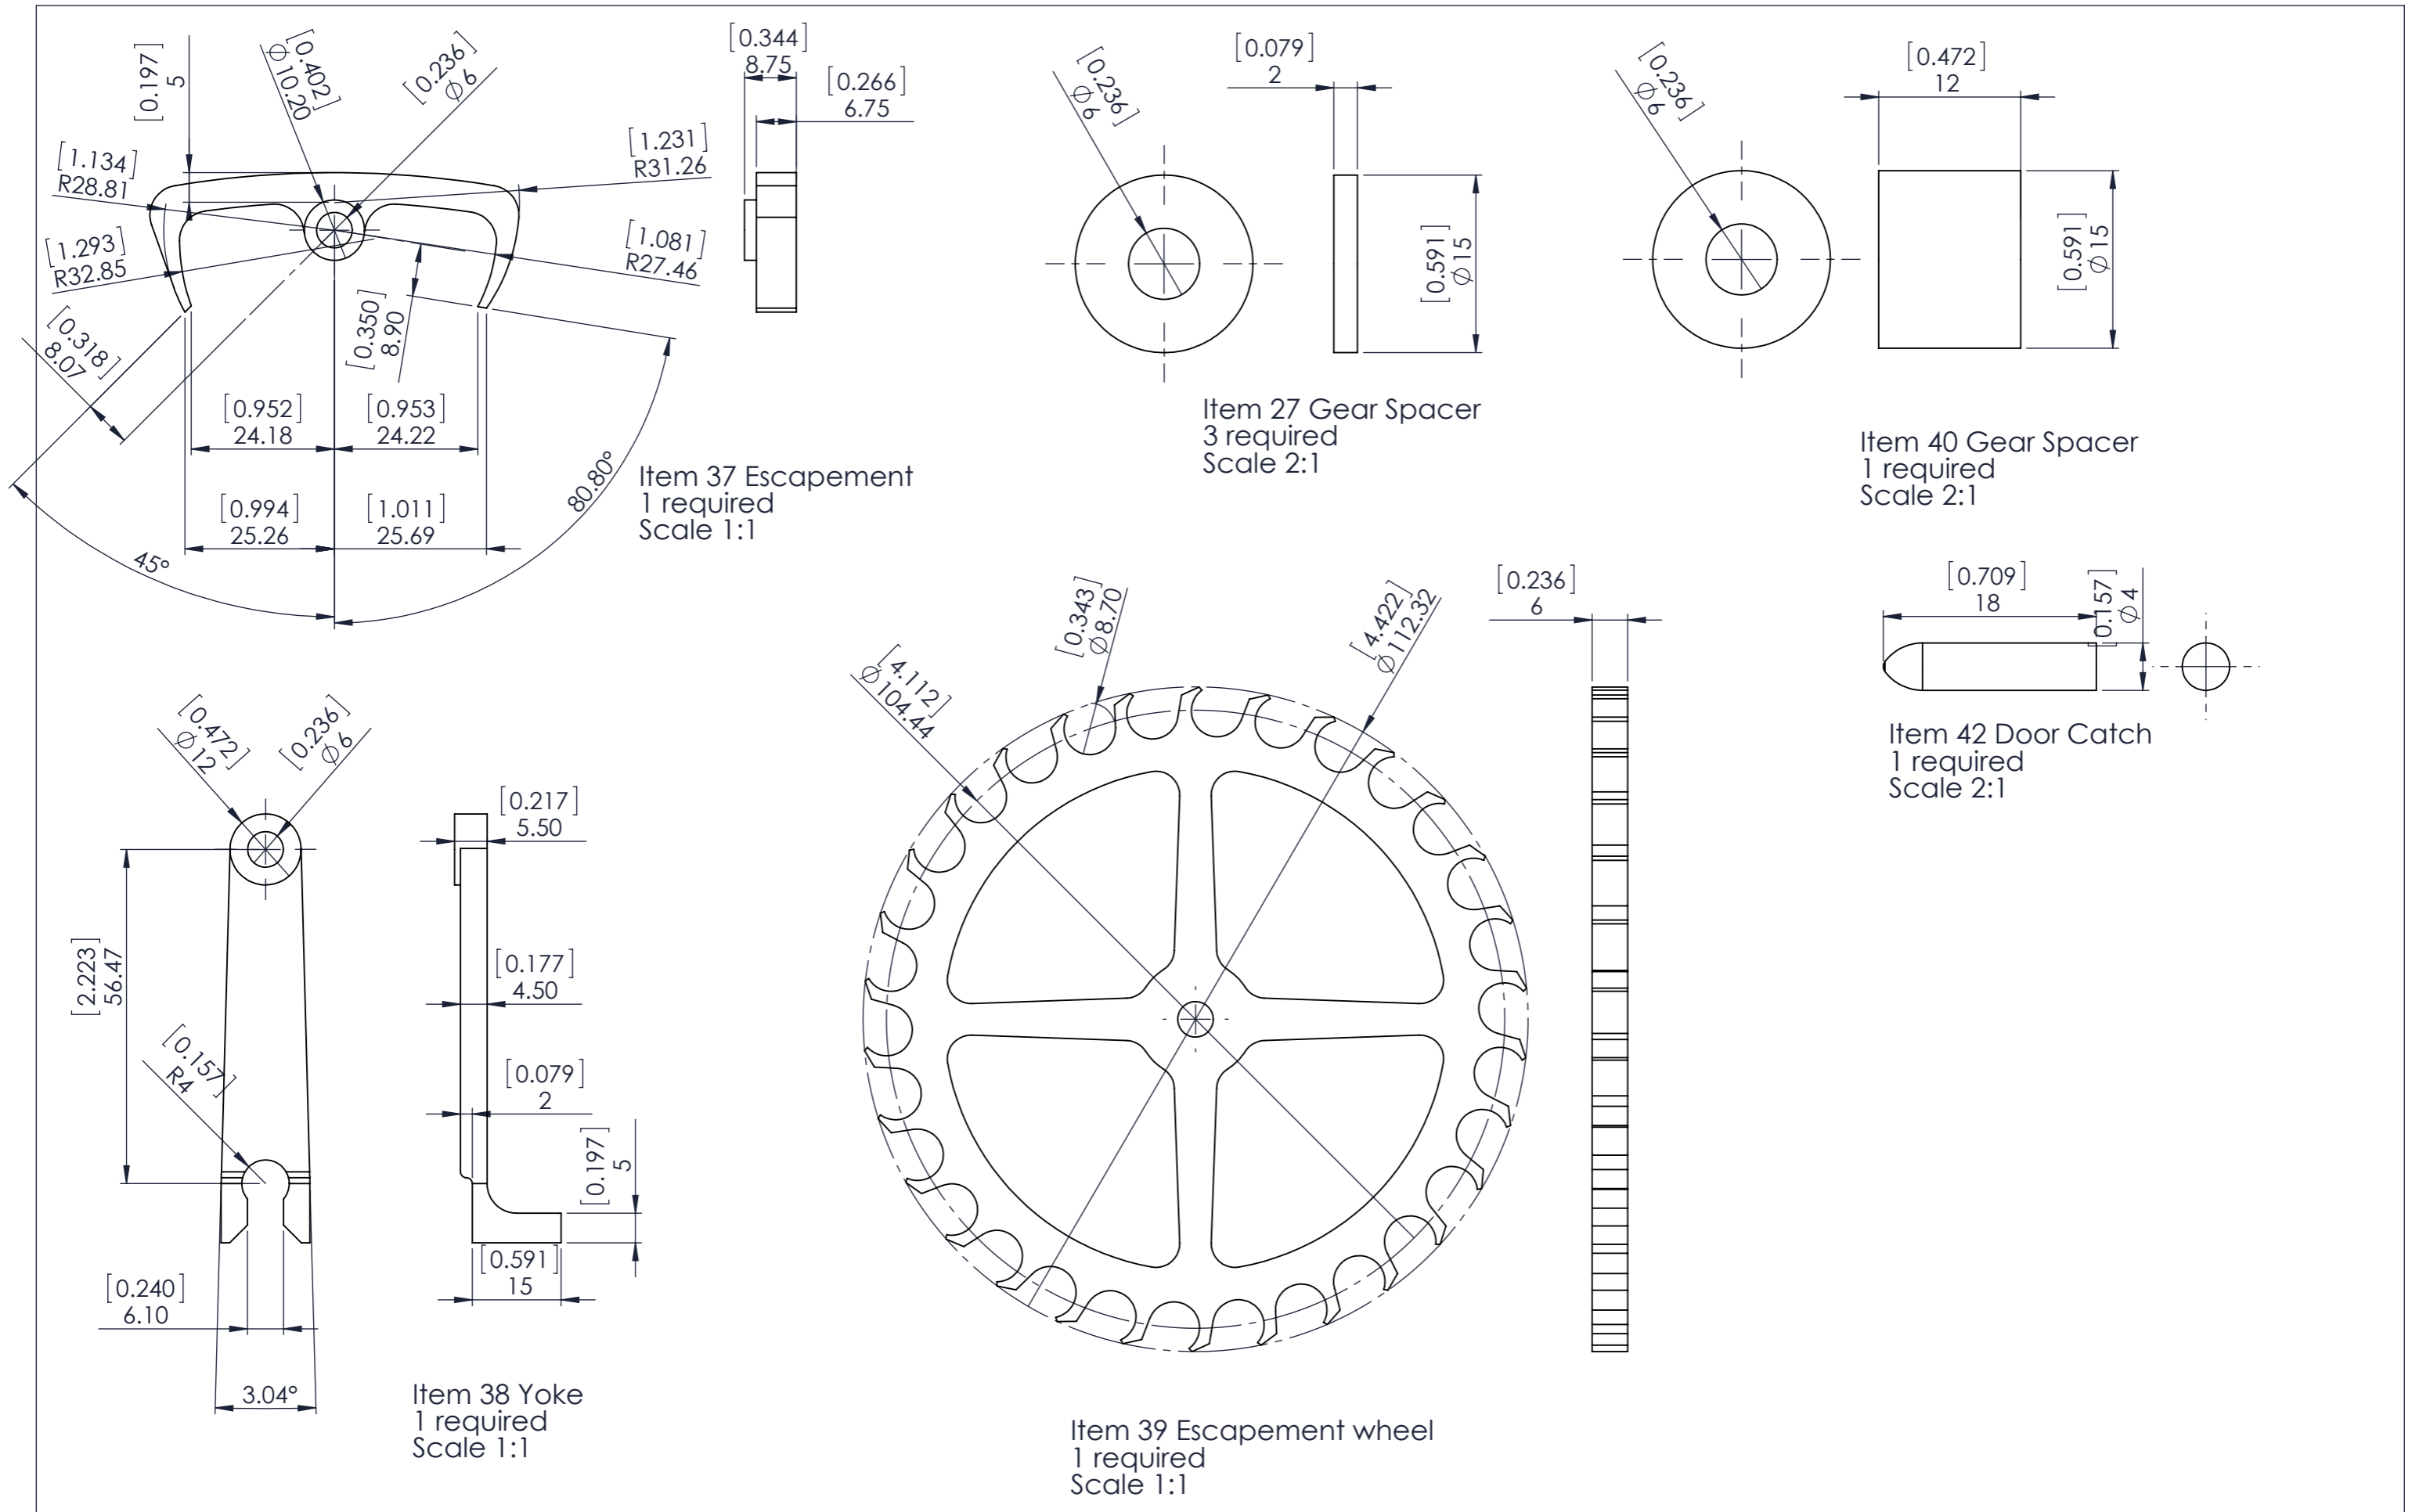

Sht 1 of 12 Shts	Sht Size A3	Law Wooden Clock 9	
Not to Scale Unless otherwise stated		All dimensions in inches and (mm) 3rd Angle projection	June 2011 Designed by: Brian law www.woodenclocks.co.uk

ITEM NO.	PART NUMBER	QTY.
1	Clock 9-Pendulum Pivot	1
2	Clock 9-Pendulum Rod	1
3	Clock 9-Pendulum Head	1
4	Clock 9-Pendulum Bob	1
5	Clock 9-Pendulum Nut	1
6	Clock 9-Case	1
7	Clock 9-Door	1
8	Clock 9-Base Board	1
9	Clock 9-Front Board	1
10	Clock 9-Ball	1
11	Clock 9-Bow	1
12	Clock-9 Bow Pivot	1
13	Clock 9-Hinge section	2
14	Clock 9-Hour Tube	1
15	Clock 9-Hour Pivot	1
16	Clock 9-Winder Pivot	1
17	1_2" SCREW	15
18	2" SCREW	2
19	Clock 9-Small shaft cap	9
20	Clock 9-Small shaft cap-Flatted	1
21	Clock 9-Shaft-74	4
22	Clock 9-Hinge Pivot	1
23	Clock 9-Pawl Pin	1
24	Clock 9-Hour Hand	1
25	Clock 9-Minute Hand	1
26	Clock 9-Weight	1
27	Clock 9-Gear Spacer	3
28	Clock 9-Hanger	1
29	WINDER	1
30	Clock 9-Rope	1
31	Clock 9-Drum	1
32	Clock 9-Ratchet	1
33	Clock 9-Pawl	1
34	Clock 9-Shaft-100	1
35	Clock 9 -Ratchet Pivot	1
36	Clock 9-Shaft-80	1
37	Clock 9-Escapement	1
38	Clock 9-Yoke	1
39	Clock 9-Escapement wheel	1
40	Clock 9-Gear Spacer	1
41	Gears-MOD 2-2 20Teeth	2
42	Clock 9-Door Catch	1
43	60	1
44	16	1
45	15	2
46	60	3
47	30	1
48	8	1
49	32	1
50	10	1
51	30	1
52	Clock 9-Hanger Spacer	2
53	Clock 9-Hanger Spacer-Bottom	2

Item 34 Shaft 100
1 required
Scale 1:1

Item 36 Shaft 80
1 required
Scale 1:1

Item 31 Drum
1 required
Scale 1:1

Item 52 Hanger Spacer
2 required
Scale 1:1

Item 53 Hanger Spacer Bottom
2 required
Scale 1:1

Item 32 Ratchet
1 required
Scale 1:1

Item 35 Ratchet Pivot
1 required
Scale 1:1

Sht 9 of 12 Shts	Sht Size A3	Law Wooden Clock 9	
Not to Scale Unless otherwise stated		All dimensions in inchs and (mm) 3rd Angle projection	June 2011 Designed by: Brian law www.woodenclocks.co.uk