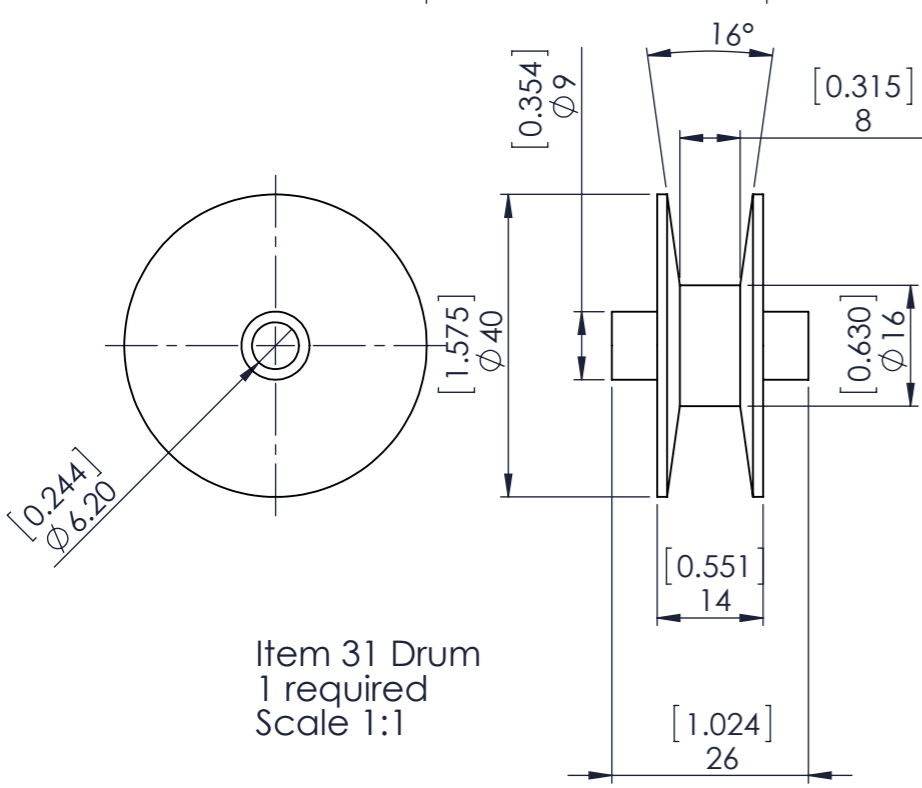

Item 12 Bow Pivot
1 required
Scale 1:1

Item 1 Pendulum Rod
1 required
Scale 1:2

Brass section
Threaded M6
and glued to
wooden shaft

Sht 7 of 12 Shts	Sht Size A3	Law Wooden Clock 9	
Not to Scale Unless otherwise stated		All dimensions in inchs and (mm) 3rd Angle projection	June 2011 Designed by: Brian law www.woodenclocks.co.uk

Sht 8 of 12 Shts	Sht Size A3	Law Wooden Clock 9	
Not to Scale Unless otherwise stated		All dimensions in inchs and (mm) 3rd Angle projection	June 2011 Designed by: Brian law www.woodenclocks.co.uk

Item 28 Hanger
1 required
Scale 1:1
Note! This part is screwed to the wall and the clock is hung on it.

Item 34 Shaft 100
1 required
Scale 1:1

Item 36 Shaft 80
1 required
Scale 1:1

Item 31 Drum
1 required
Scale 1:1

Item 52 Hanger Spacer
2 required
Scale 1:1

Item 53 Hanger Spacer Bottom
2 required
Scale 1:1

Item 32 Ratchet
1 required
Scale 1:1

Item 35 Ratchet Pivot
1 required
Scale 1:1

Sht 9 of 12 Shts	Sht Size A3	Law Wooden Clock 9	
Not to Scale Unless otherwise stated		All dimensions in inchs and (mm) 3rd Angle projection	June 2011 Designed by: Brian law www.woodenclocks.co.uk