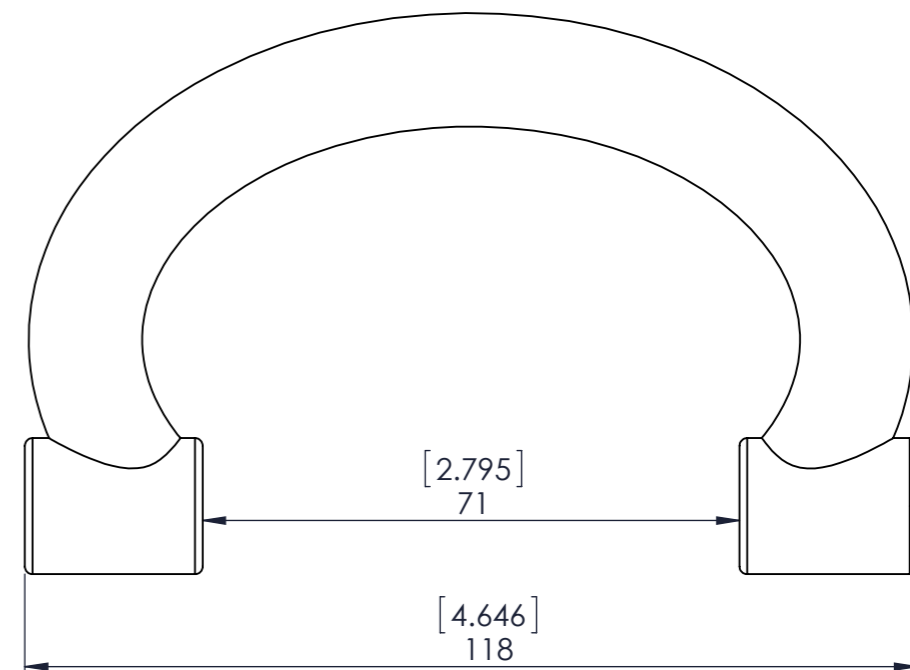

Item 8 Clock Baseboard 1 required
Scale 1:2

Item 9 Clock Front board 1 required
Scale 1:2

Sht 6 of 12 Shts	Sht Size A3	Law Wooden Clock 9	
Not to Scale Unless otherwise stated		All dimensions in inchs and (mm) 3rd Angle projection	June 2011 Designed by: Brian law www.woodenclocks.co.uk

Item 4 Pendulum Bob
1 required
Scale 1:1

Item 3 Pendulum Head
1 required
Scale 1:1

Item 5 Pendulum Head
1 required
Scale 2:1

Item 1 Pendulum Pivot
1 required
Scale 2:1

Item 10 Ball
1 required
Scale 1:1

Item 11 Bow
1 required
Scale 1:1

Item 12 Bow Pivot
1 required
Scale 1:1

Item 1 Pendulum Rod
1 required
Scale 1:2

Brass section
Threaded M6
and glued to
wooden shaft

Sht 7 of 12 Shts	Sht Size A3	Law Wooden Clock 9	
Not to Scale Unless otherwise stated		All dimensions in inchs and (mm) 3rd Angle projection	June 2011 Designed by: Brian law www.woodenclocks.co.uk

Sht 8 of 12 Shts	Sht Size A3	Law Wooden Clock 9	
Not to Scale Unless otherwise stated		All dimensions in inchs and (mm) 3rd Angle projection	June 2011 Designed by: Brian law www.woodenclocks.co.uk

Item 28 Hanger
1 required
Scale 1:1
Note! This part is screwed to the wall and the clock is hung on it.