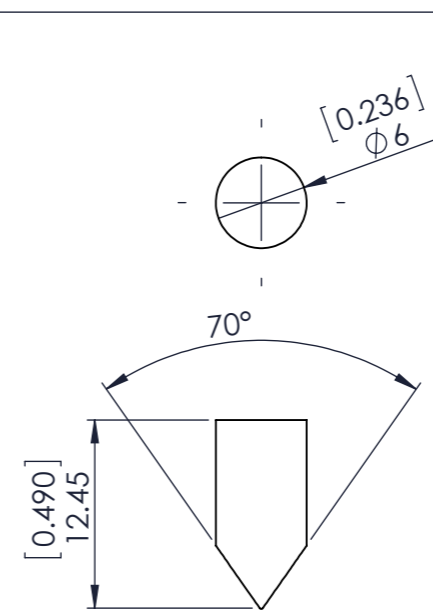

Item 12 Bow Pivot
1 required
Scale 1:1

Sht 7 of 12 Shts	Sht Size A3	Law Wooden Clock 9	
Not to Scale Unless otherwise stated		All dimensions in inchs and (mm) 3rd Angle projection	June 2011 Designed by: Brian law www.woodenclocks.co.uk