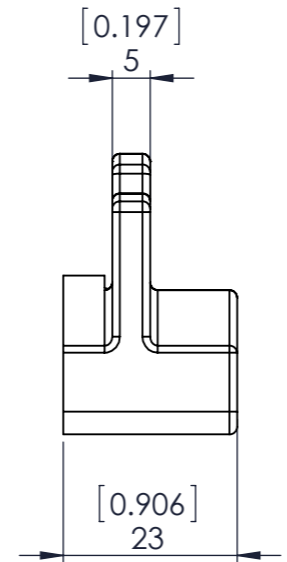

Sht 1 of 12 Shts	Sht Size A3	Law Wooden Clock 9	
Not to Scale Unless otherwise stated		All dimensions in inches and (mm) 3rd Angle projection	June 2011 Designed by: Brian law www.woodenclocks.co.uk

ITEM NO.	PART NUMBER	QTY.
1	Clock 9-Pendulum Pivot	1
2	Clock 9-Pendulum Rod	1
3	Clock 9-Pendulum Head	1
4	Clock 9-Pendulum Bob	1
5	Clock 9-Pendulum Nut	1
6	Clock 9-Case	1
7	Clock 9-Door	1
8	Clock 9-Base Board	1
9	Clock 9-Front Board	1
10	Clock 9-Ball	1
11	Clock 9-Bow	1
12	Clock-9 Bow Pivot	1
13	Clock 9-Hinge section	2
14	Clock 9-Hour Tube	1
15	Clock 9-Hour Pivot	1
16	Clock 9-Winder Pivot	1
17	1_2" SCREW	15
18	2" SCREW	2
19	Clock 9-Small shaft cap	9
20	Clock 9-Small shaft cap-Flatted	1
21	Clock 9-Shaft-74	4
22	Clock 9-Hinge Pivot	1
23	Clock 9-Pawl Pin	1
24	Clock 9-Hour Hand	1
25	Clock 9-Minute Hand	1
26	Clock 9-Weight	1
27	Clock 9-Gear Spacer	3
28	Clock 9-Hanger	1
29	WINDER	1
30	Clock 9-Rope	1
31	Clock 9-Drum	1
32	Clock 9-Ratchet	1
33	Clock 9-Pawl	1
34	Clock 9-Shaft-100	1
35	Clock 9 -Ratchet Pivot	1
36	Clock 9-Shaft-80	1
37	Clock 9-Escapement	1
38	Clock 9-Yoke	1
39	Clock 9-Escapement wheel	1
40	Clock 9-Gear Spacer	1
41	Gears-MOD 2-2 20Teeth	2
42	Clock 9-Door Catch	1
43	60	1
44	16	1
45	15	2
46	60	3
47	30	1
48	8	1
49	32	1
50	10	1
51	30	1
52	Clock 9-Hanger Spacer	2
53	Clock 9-Hanger Spacer-Bottom	2

Item 12 Bow Pivot
1 required
Scale 1:1

Item 1 Pendulum Rod
1 required
Scale 1:2

Brass section
Threaded M6
and glued to
wooden shaft

Sht 7 of 12 Shts	Sht Size A3	Law Wooden Clock 9	
Not to Scale Unless otherwise stated		All dimensions in inchs and (mm) 3rd Angle projection	June 2011 Designed by: Brian law www.woodenclocks.co.uk

Sht 8 of 12 Shts	Sht Size A3	Law Wooden Clock 9	
Not to Scale Unless otherwise stated		All dimensions in inchs and (mm) 3rd Angle projection	June 2011 Designed by: Brian law www.woodenclocks.co.uk

Item 28 Hanger
1 required
Scale 1:1
Note! This part is screwed to the wall and the clock is hung on it.