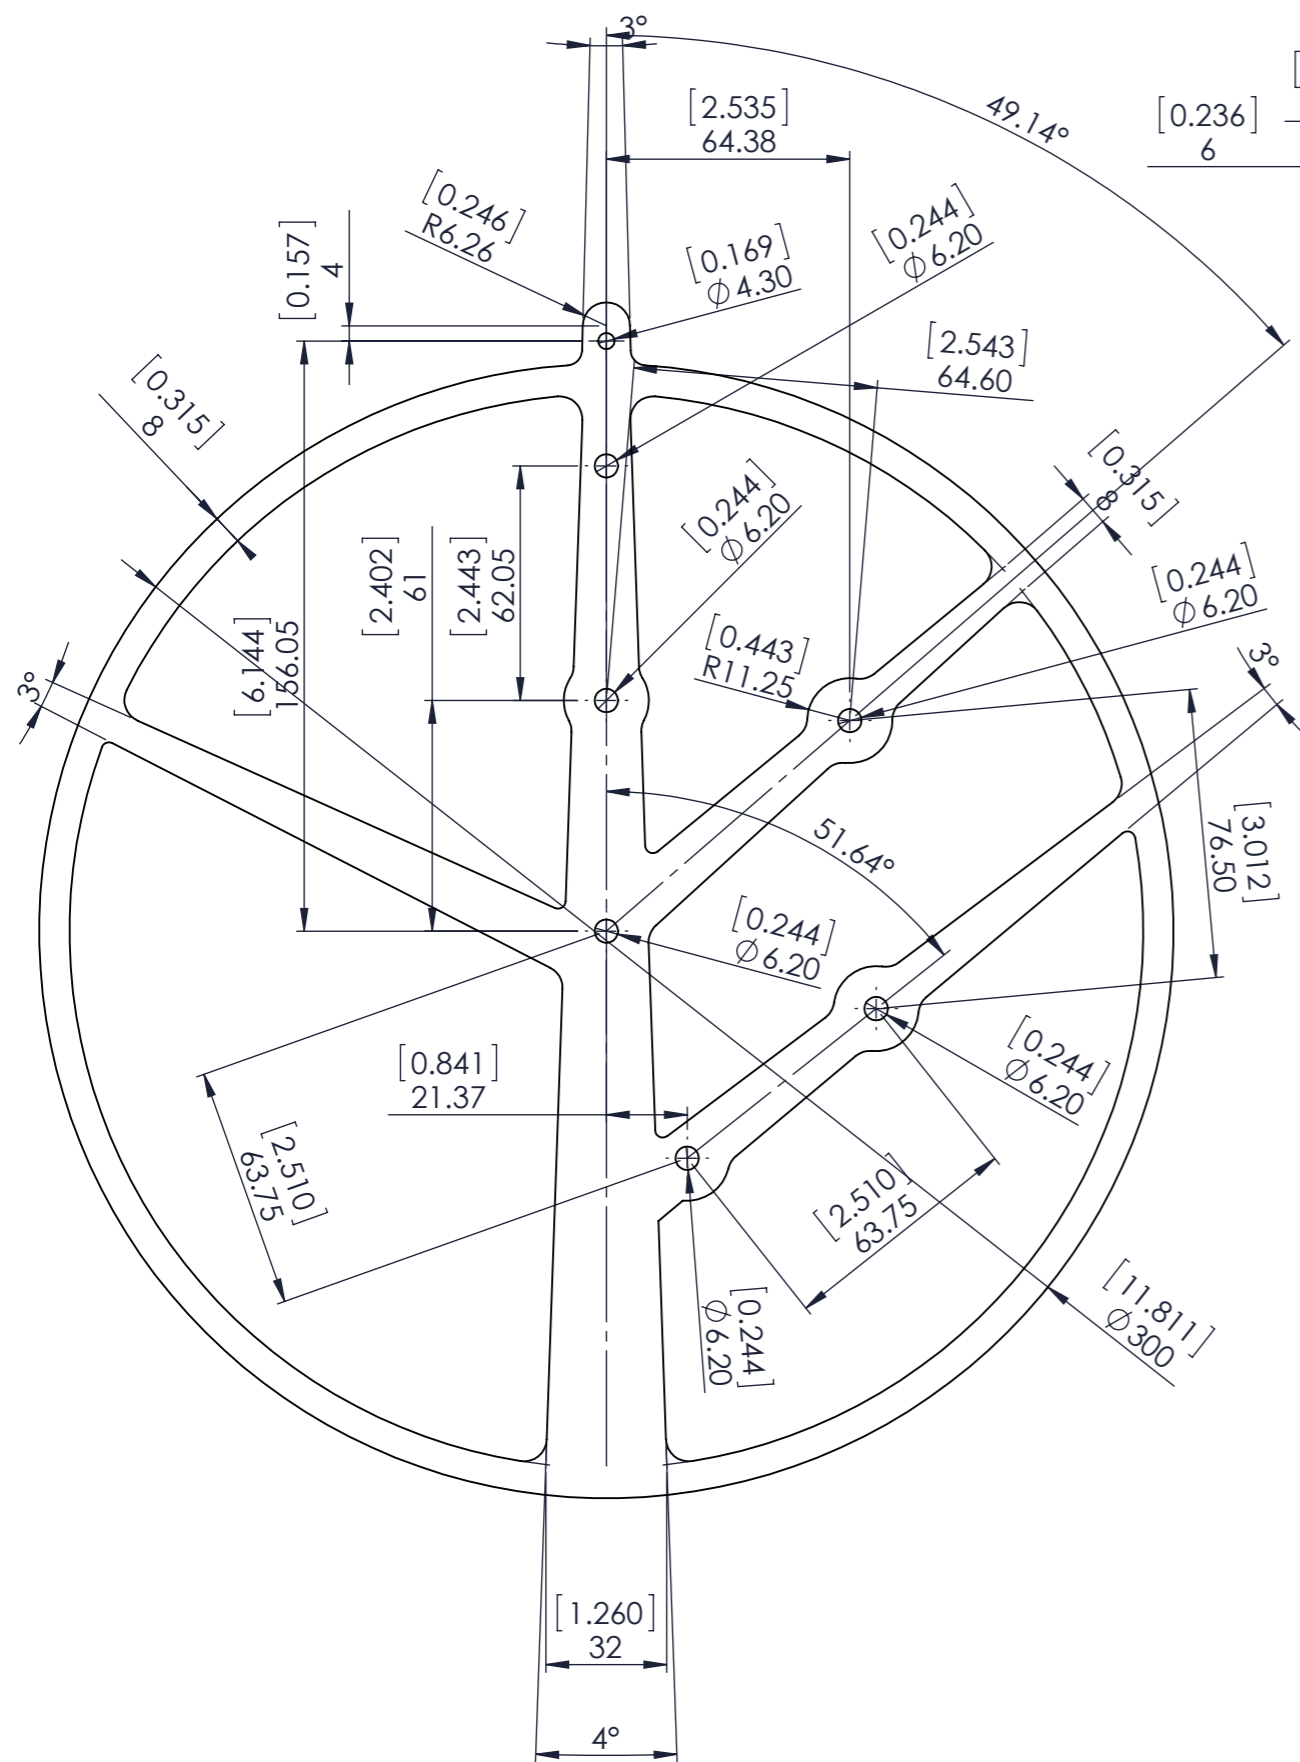

Item 8 Clock Baseboard 1 required
Scale 1:2