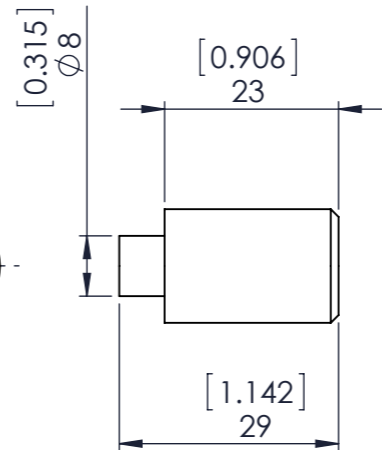

Sht 8 of 12 Shts	Sht Size A3	Law Wooden Clock 9	
Not to Scale Unless otherwise stated		All dimensions in inchs and (mm) 3rd Angle projection	June 2011 Designed by: Brian law www.woodenclocks.co.uk

Item 28 Hanger
1 required
Scale 1:1
Note! This part is screwed to the wall and the clock is hung on it.

Item 34 Shaft 100
1 required
Scale 1:1

Item 36 Shaft 80
1 required
Scale 1:1

Item 31 Drum
1 required
Scale 1:1

Item 52 Hanger Spacer
2 required
Scale 1:1

Item 53 Hanger Spacer Bottom
2 required
Scale 1:1

Item 32 Ratchet
1 required
Scale 1:1

Item 35 Ratchet Pivot
1 required
Scale 1:1

Sht 9 of 12 Shts	Sht Size A3	Law Wooden Clock 9	
Not to Scale Unless otherwise stated		All dimensions in inchs and (mm) 3rd Angle projection	June 2011 Designed by: Brian law www.woodenclocks.co.uk

Sht10of12Shts	Sht Size A3	Law Wooden Clock 9	
Not to Scale Unless otherwise stated		All dimensions in inches and (mm) 3rd Angle projection	June 2011 Designed by: Brian law www.woodenclocks.co.uk

Sht11of12Shts	Sht Size A3	Law Wooden Clock 9	
Not to Scale Unless otherwise stated		All dimensions in inches and (mm) 3rd Angle projection	June 2011 Designed by: Brian law www.woodenclocks.co.uk