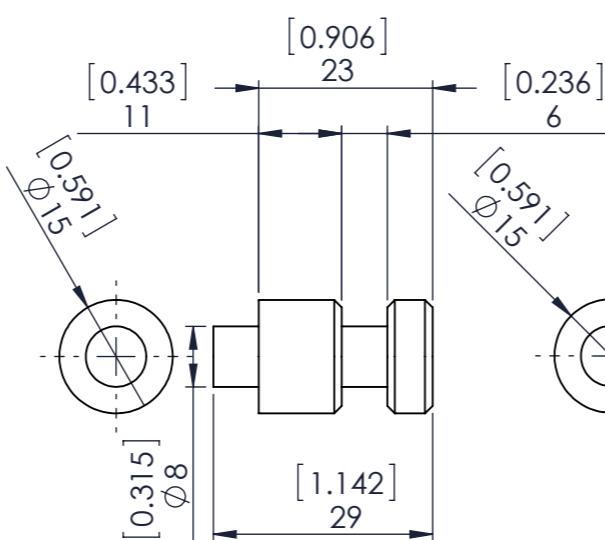

Item 12 Bow Pivot
1 required
Scale 1:1

Item 1 Pendulum Rod
1 required
Scale 1:2

Brass section
Threaded M6
and glued to
wooden shaft

Sht 7 of 12 Shts	Sht Size A3	Law Wooden Clock 9	
Not to Scale Unless otherwise stated		All dimensions in inchs and (mm) 3rd Angle projection	June 2011 Designed by: Brian law www.woodenclocks.co.uk

Sht 8 of 12 Shts	Sht Size A3	Law Wooden Clock 9	
Not to Scale Unless otherwise stated		All dimensions in inchs and (mm) 3rd Angle projection	June 2011 Designed by: Brian law www.woodenclocks.co.uk

Item 28 Hanger
1 required
Scale 1:1
Note! This part is screwed to the wall and the clock is hung on it.

Item 34 Shaft 100
1 required
Scale 1:1

Item 36 Shaft 80
1 required
Scale 1:1

Item 31 Drum
1 required
Scale 1:1

Item 52 Hanger Spacer
2 required
Scale 1:1

Item 53 Hanger Spacer Bottom
2 required
Scale 1:1

Item 32 Ratchet
1 required
Scale 1:1

Item 35 Ratchet Pivot
1 required
Scale 1:1

Sht 9 of 12 Shts	Sht Size A3	Law Wooden Clock 9	
Not to Scale Unless otherwise stated		All dimensions in inchs and (mm) 3rd Angle projection	June 2011 Designed by: Brian law www.woodenclocks.co.uk