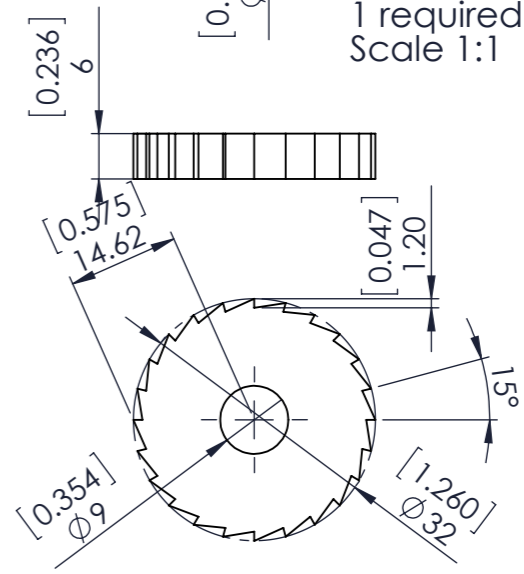

Sht 8 of 12 Shts	Sht Size A3	Law Wooden Clock 9	
Not to Scale Unless otherwise stated		All dimensions in inchs and (mm) 3rd Angle projection	June 2011 Designed by: Brian law www.woodenclocks.co.uk

Item 28 Hanger
1 required
Scale 1:1
Note! This part is screwed to the wall and the clock is hung on it.

Item 34 Shaft 100
1 required
Scale 1:1

Item 36 Shaft 80
1 required
Scale 1:1

Item 31 Drum
1 required
Scale 1:1

Item 52 Hanger Spacer
2 required
Scale 1:1

Item 53 Hanger Spacer Bottom
2 required
Scale 1:1

Item 32 Ratchet
1 required
Scale 1:1

Item 35 Ratchet Pivot
1 required
Scale 1:1

Sht 9 of 12 Shts	Sht Size A3	Law Wooden Clock 9	
Not to Scale Unless otherwise stated		All dimensions in inchs and (mm) 3rd Angle projection	June 2011 Designed by: Brian law www.woodenclocks.co.uk

Sht10of12Shts	Sht Size A3	Law Wooden Clock 9	
Not to Scale Unless otherwise stated		All dimensions in inches and (mm) 3rd Angle projection	June 2011 Designed by: Brian law www.woodenclocks.co.uk

Sht11of12Shts	Sht Size A3	Law Wooden Clock 9	
Not to Scale Unless otherwise stated		All dimensions in inches and (mm) 3rd Angle projection	June 2011 Designed by: Brian law www.woodenclocks.co.uk